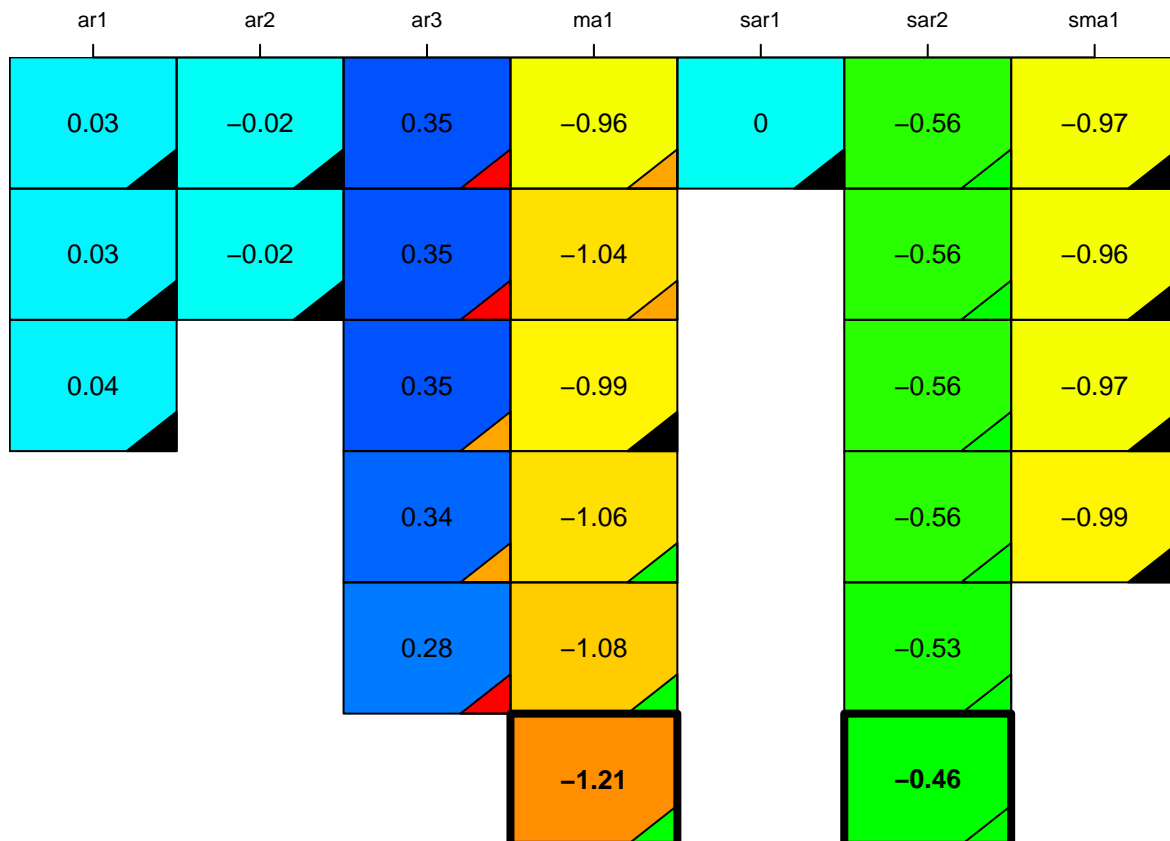

aic

coefficients

p-value