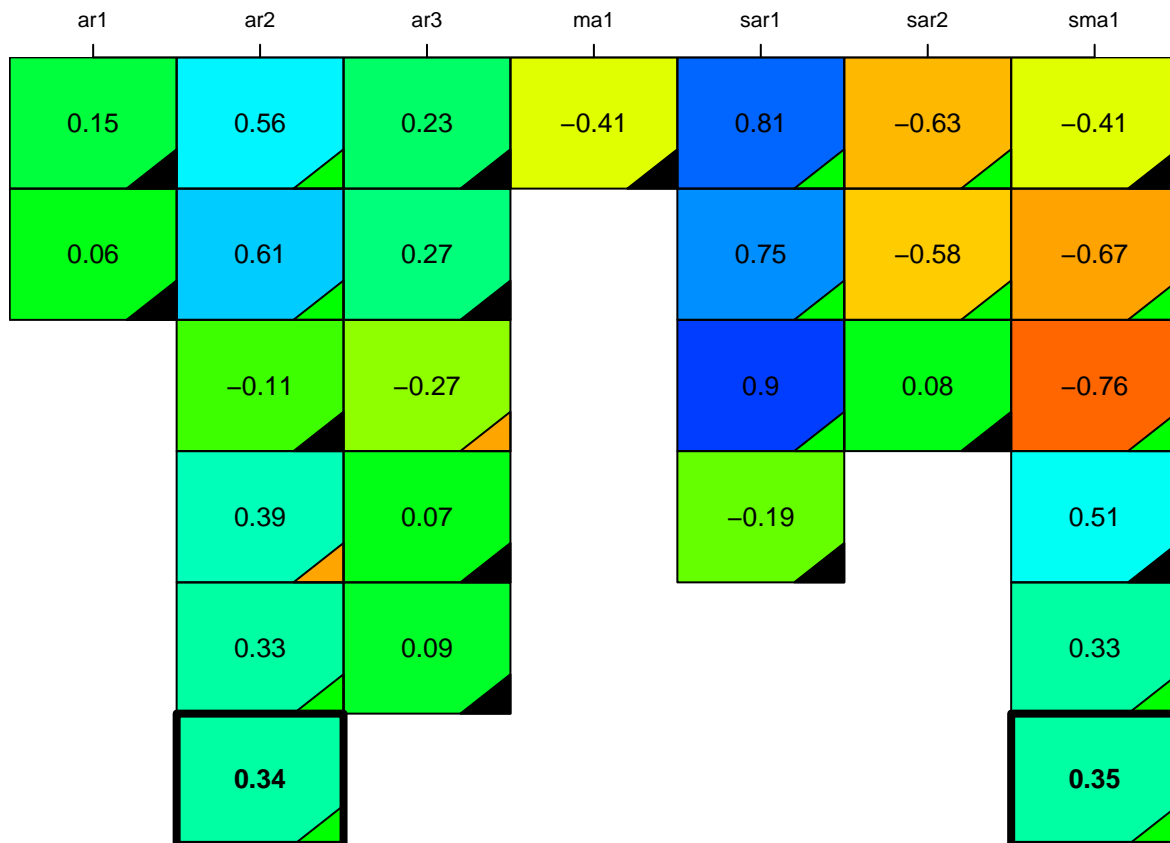

aic

coefficients

p-value