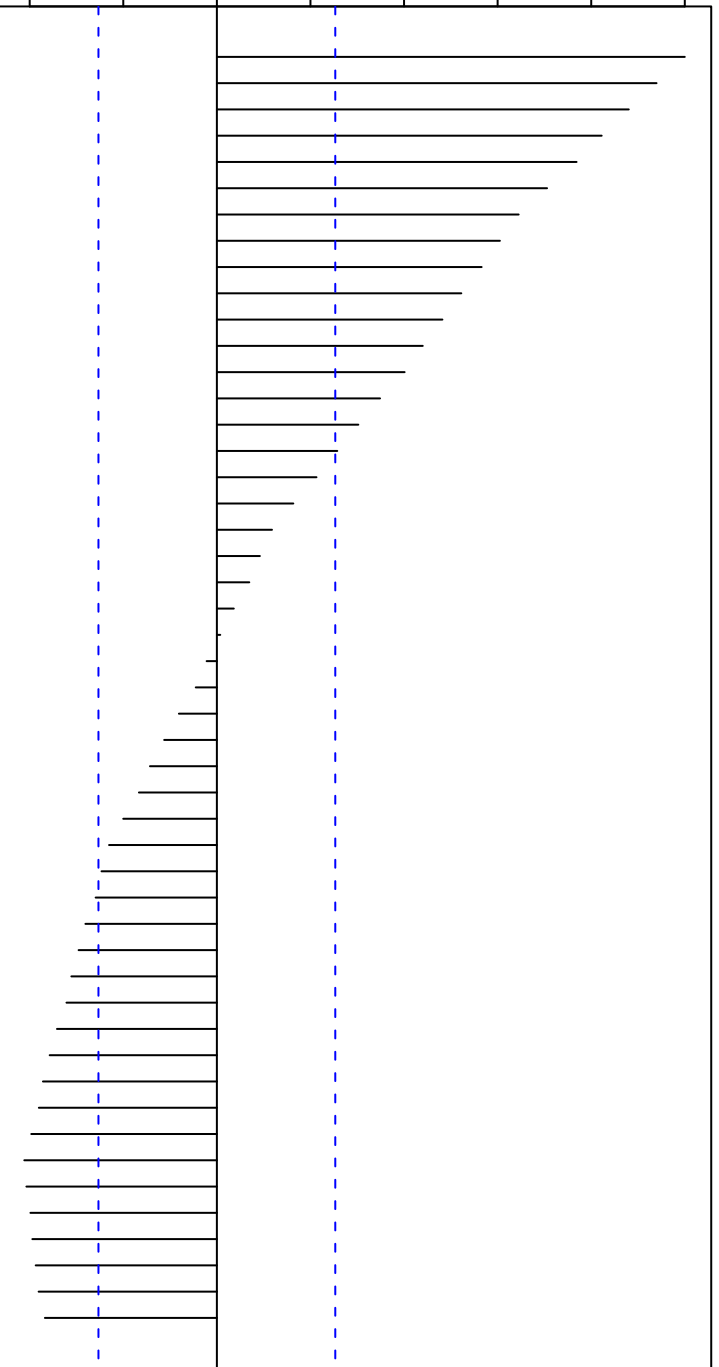

ACF

-0.4 -0.2 0.0 0.2 0.4 0.6 0.8 1.0

0

10

20

30

40

lags

Autocorrelation