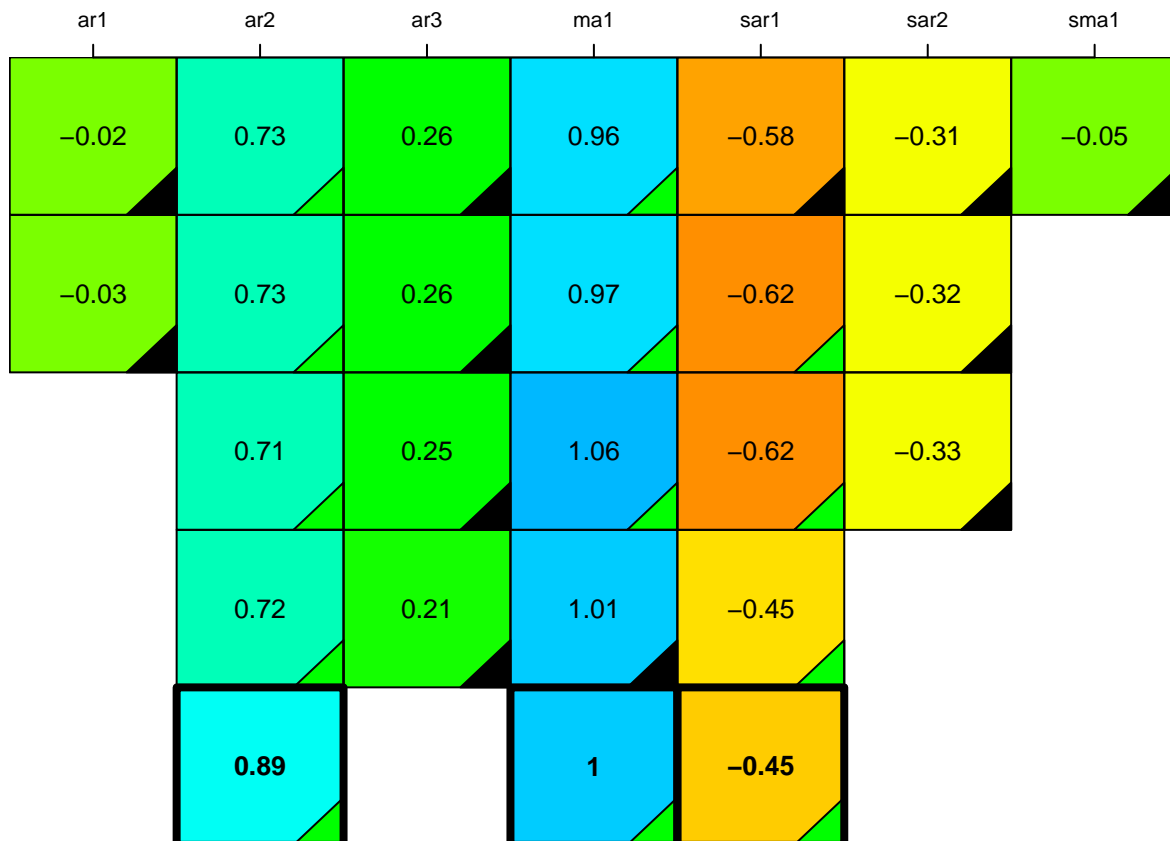

aic

coefficients

p-value