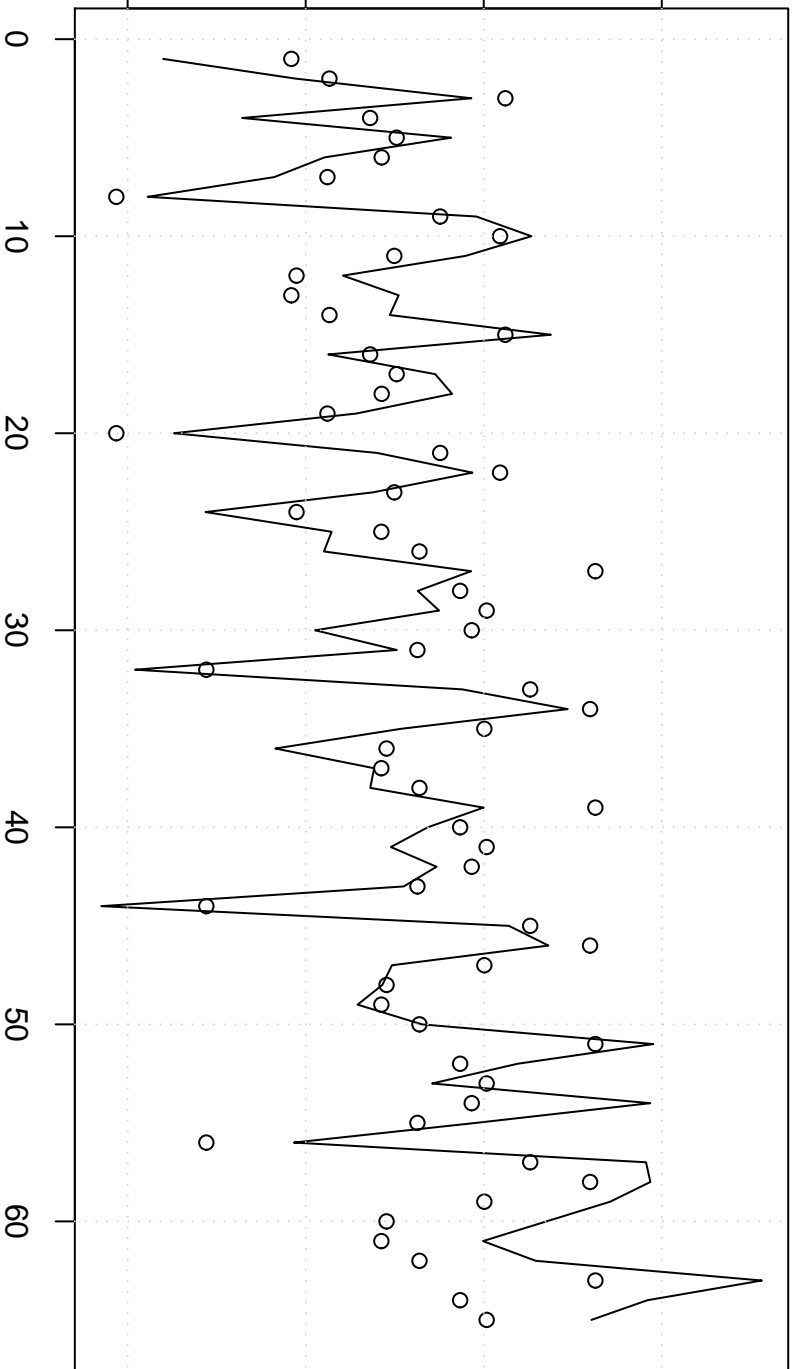

value of Actuals and Interpolation (dots)

12000 14000 16000 18000

Actuals and Interpolation

time or index