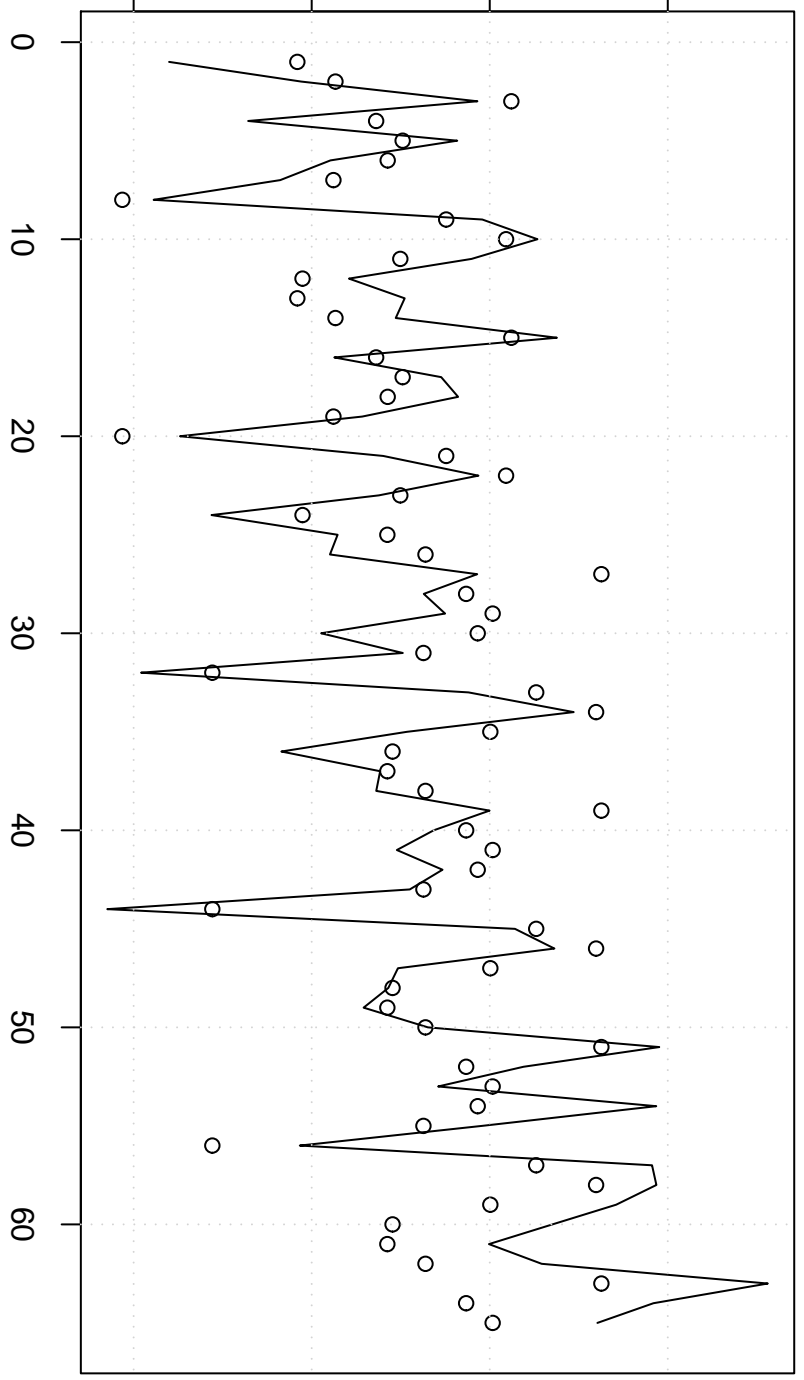

value of Actuals and Interpolation (dots)

12000 14000 16000 18000

Actuals and Interpolation

time or index