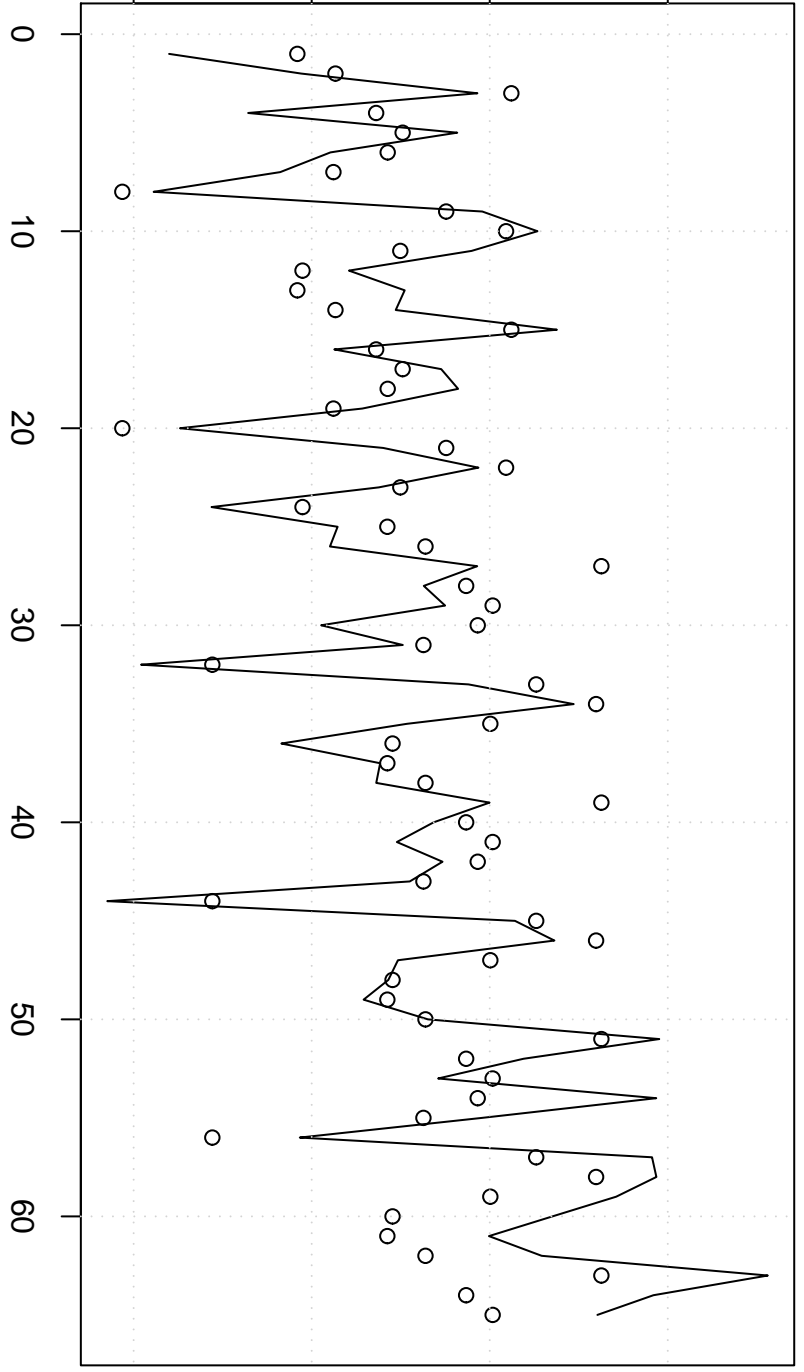

value of Actuals and Interpolation (dots)

12000 14000 16000 18000

Actuals and Interpolation

time or index