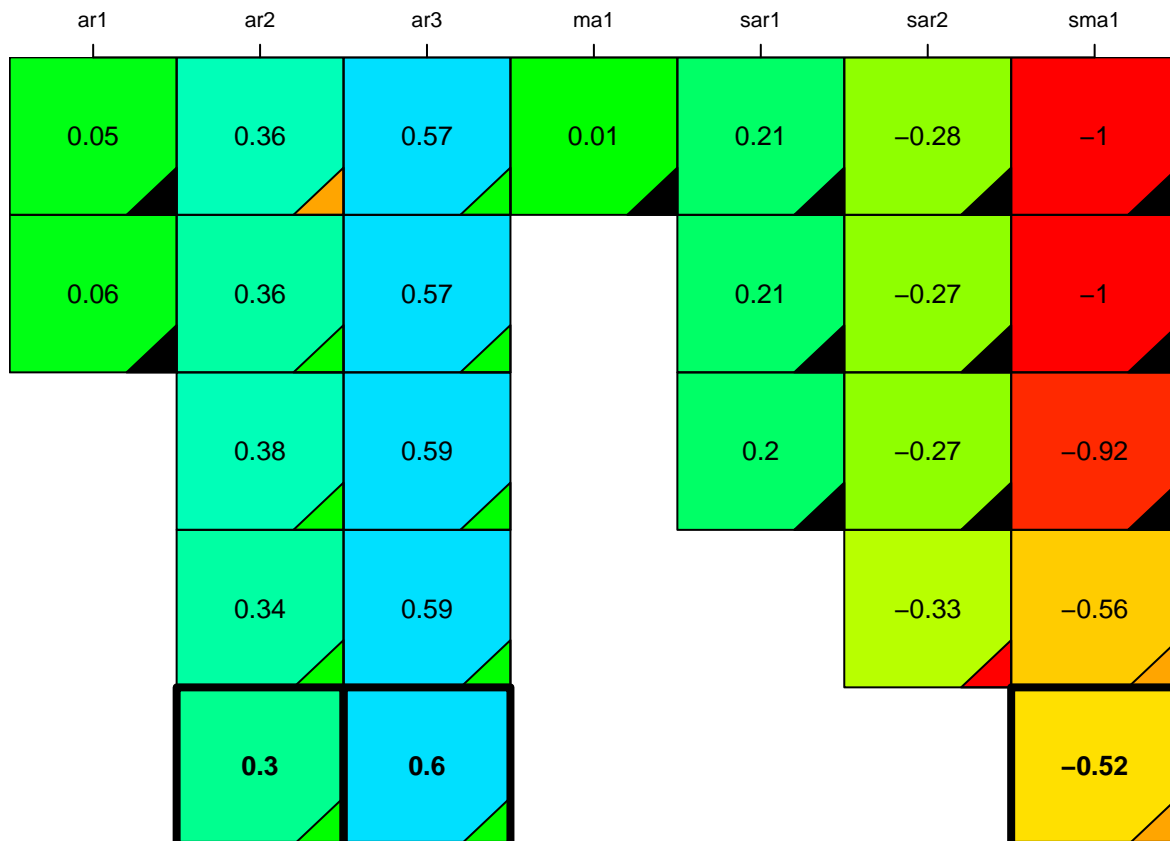

aic

coefficients

p-value