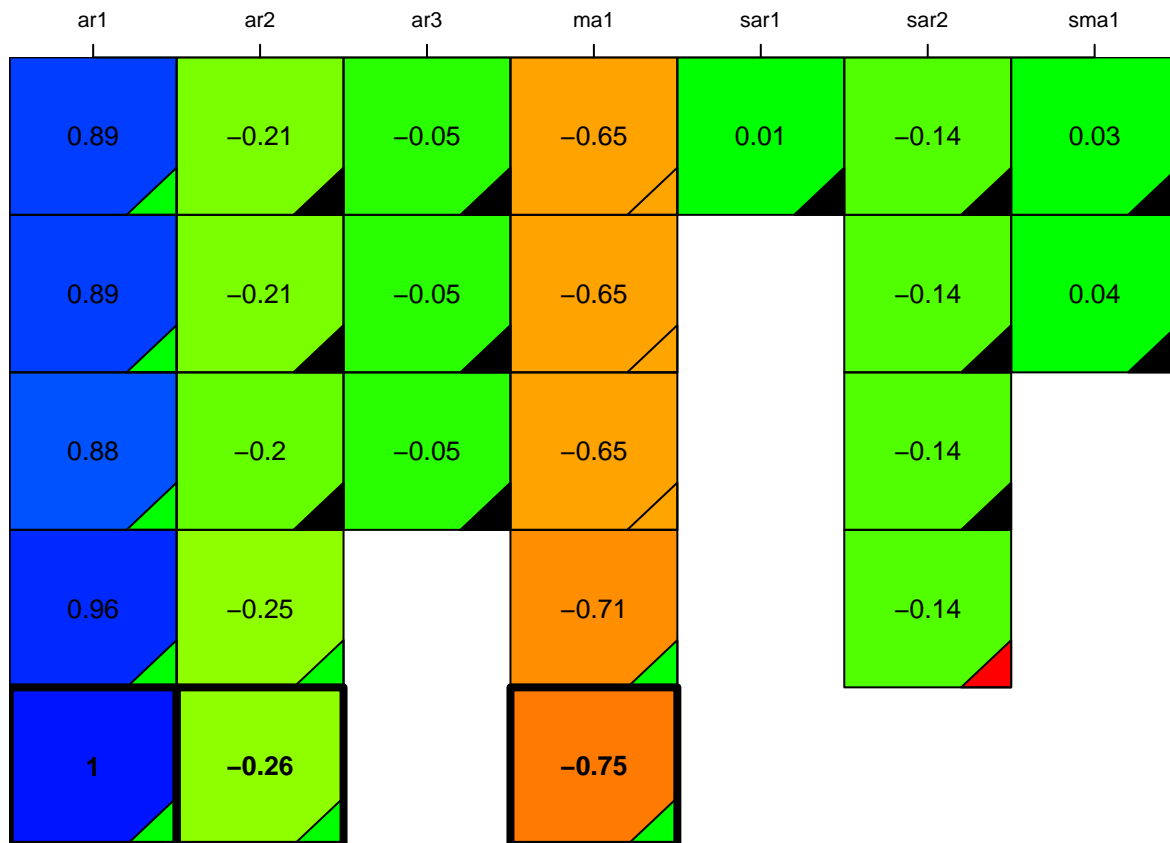

aic

coefficients

p-value