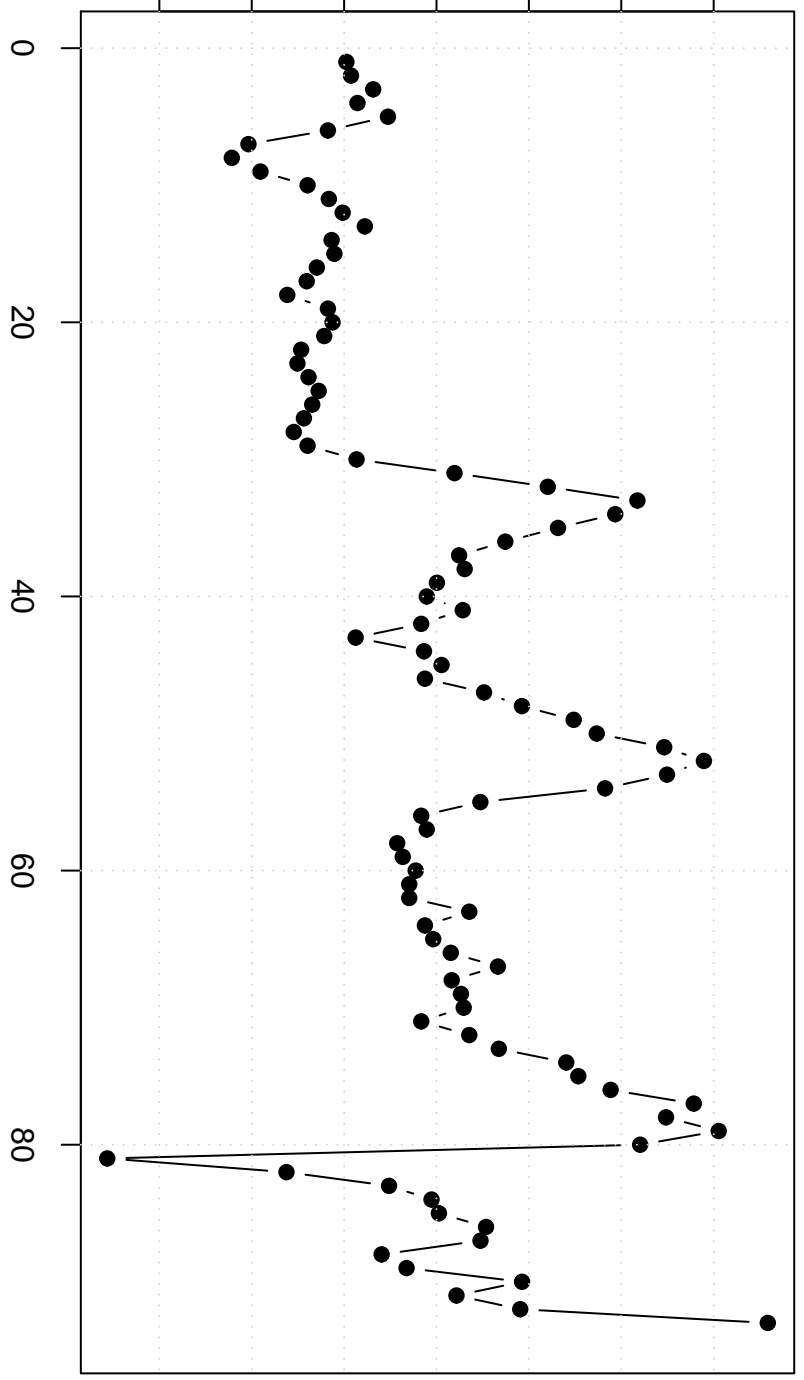

value of Residuals

-30 -20 -10 0 10 20 30

time or index

Residuals