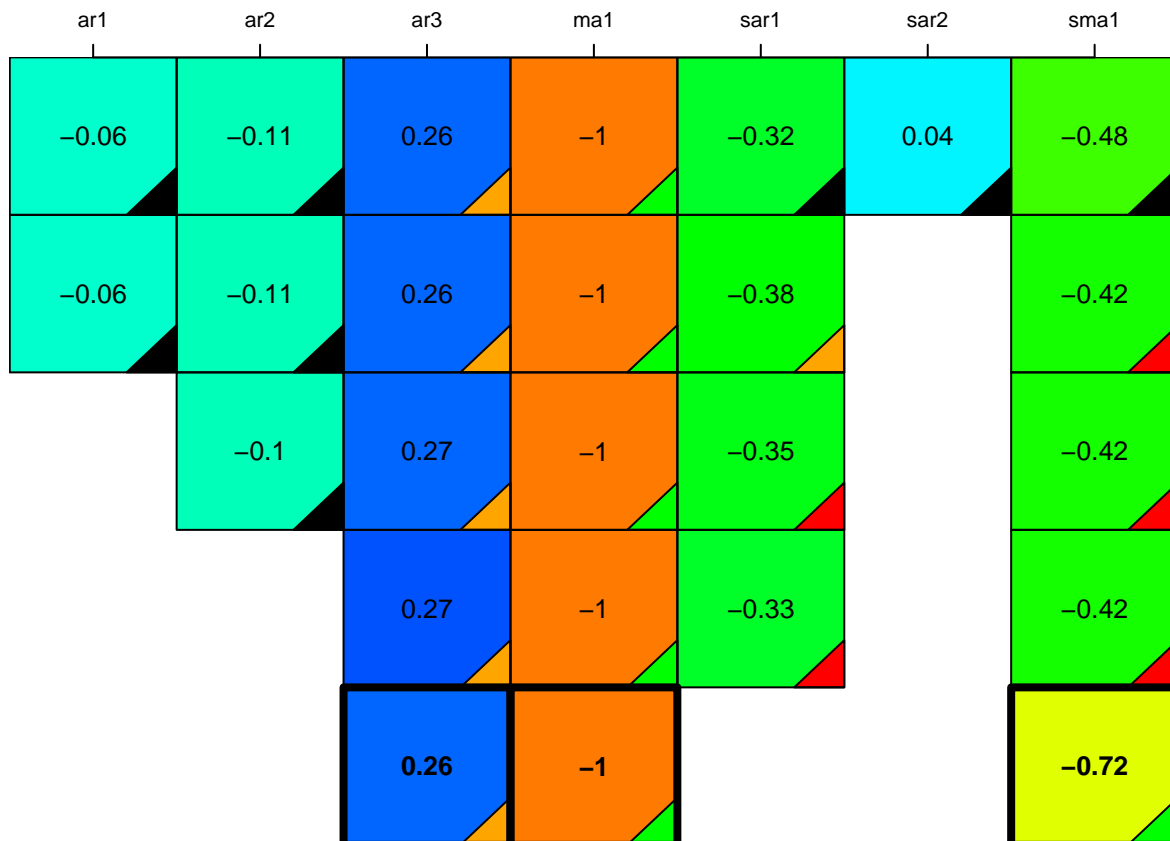

aic

coefficients

p-value