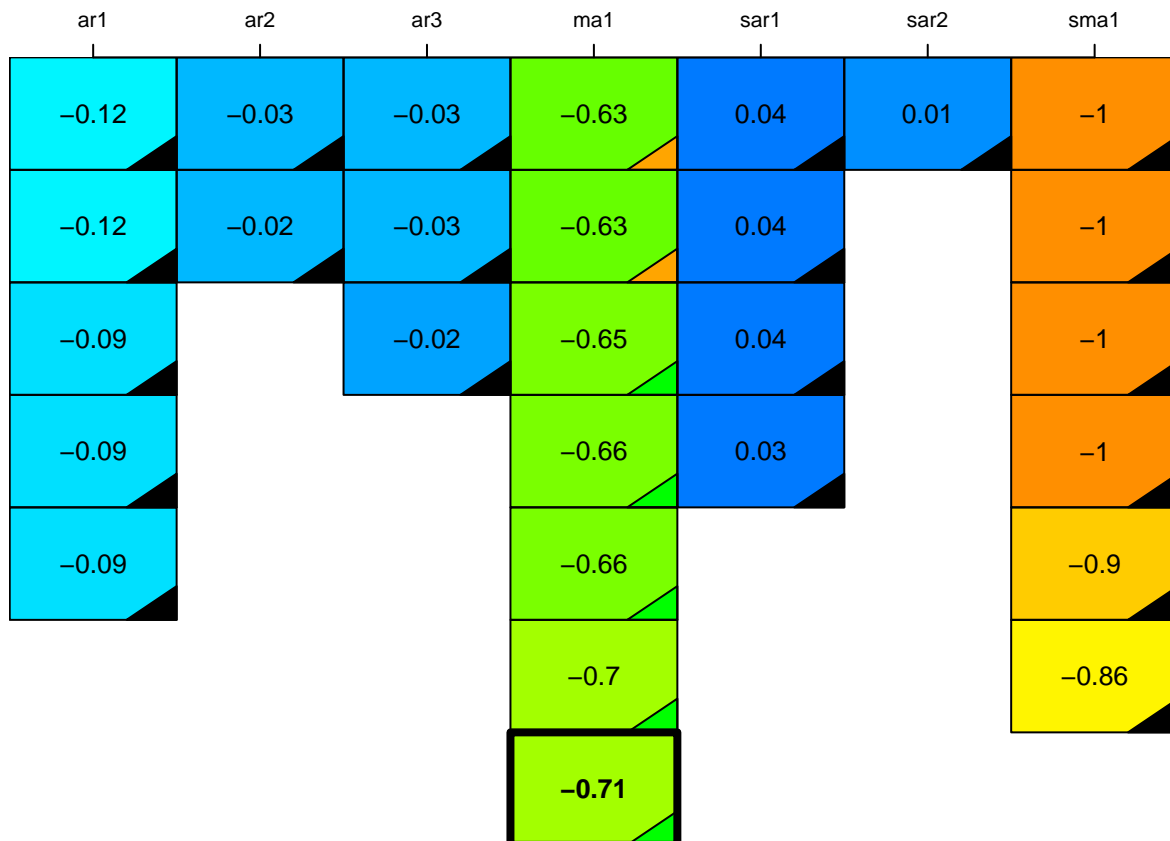

aic

coefficients

p-value