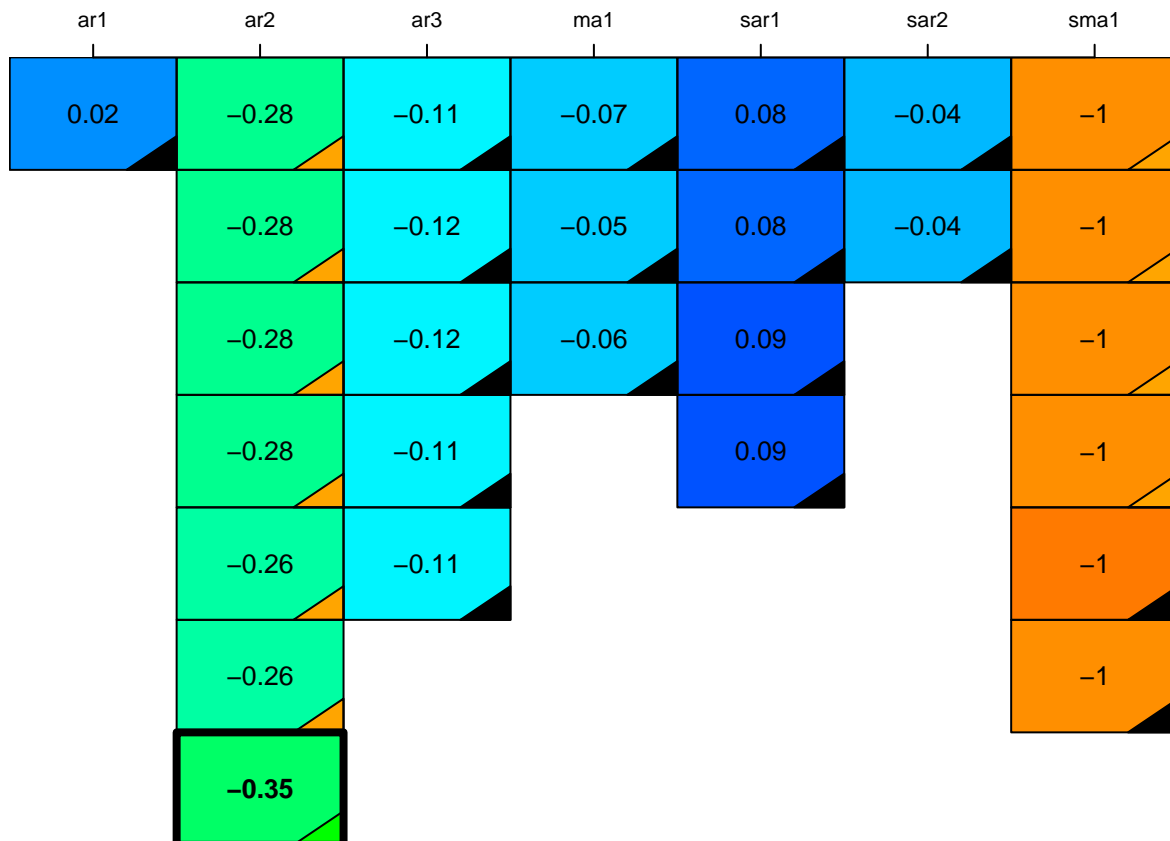

aic

coefficients

p-value