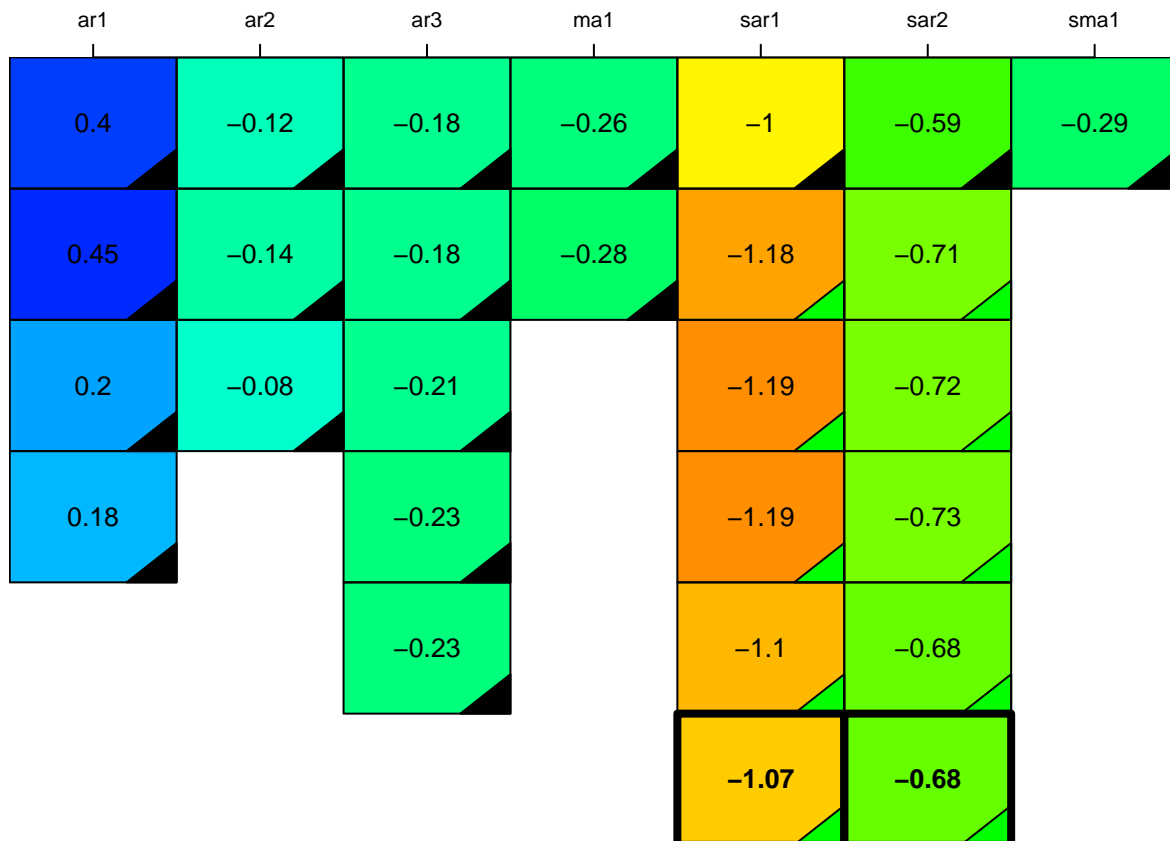

aic

coefficients

p-value