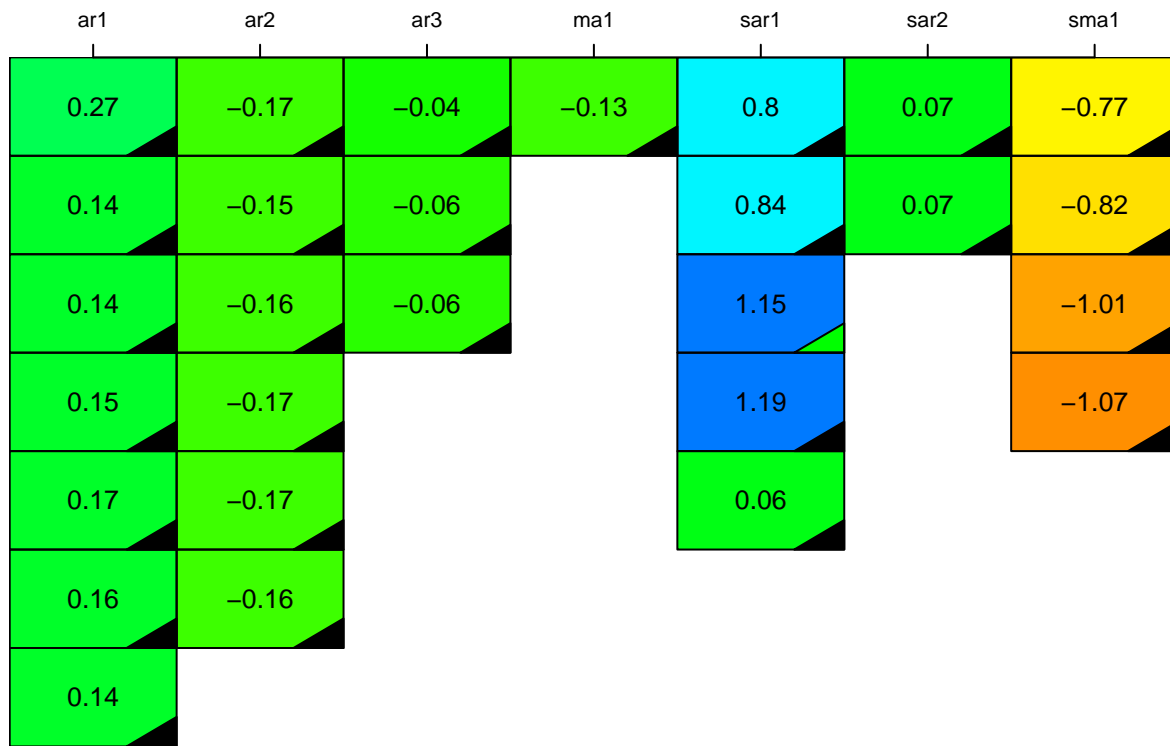

aic

coefficients

p-value