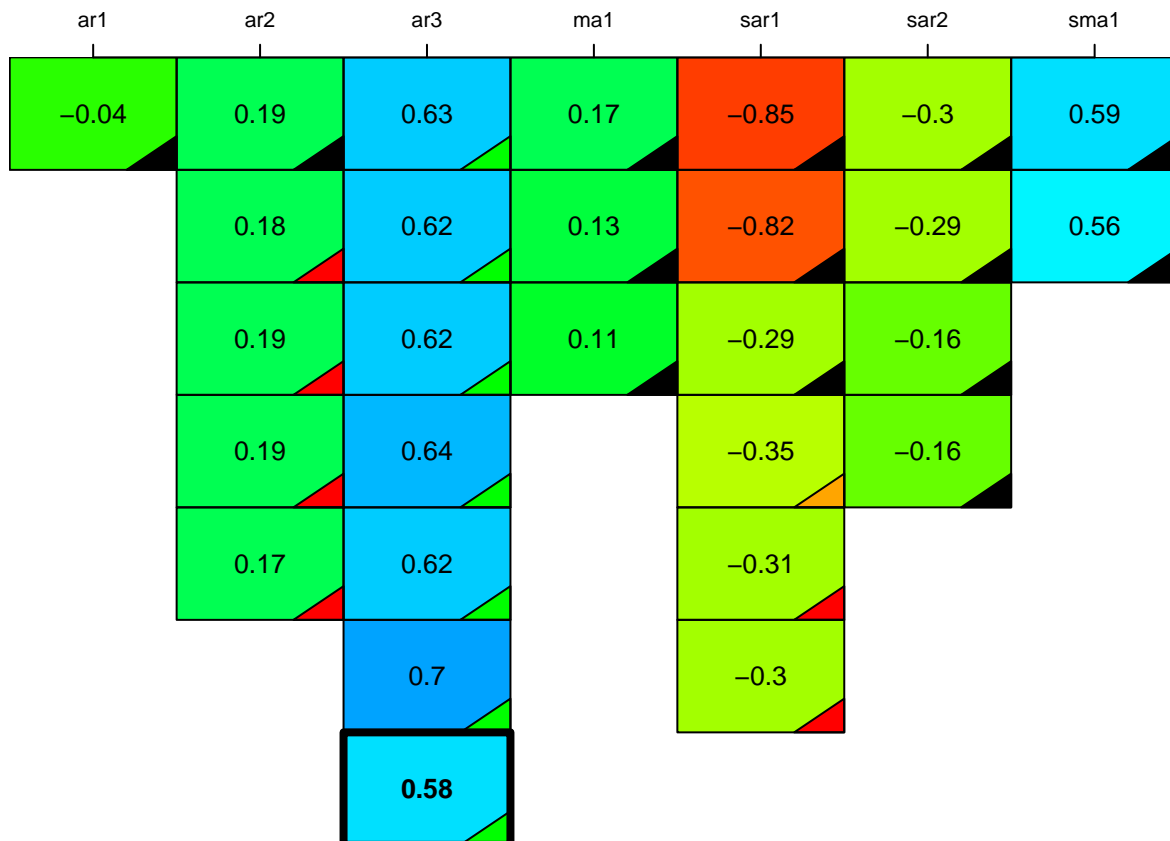

aic

coefficients

p-value