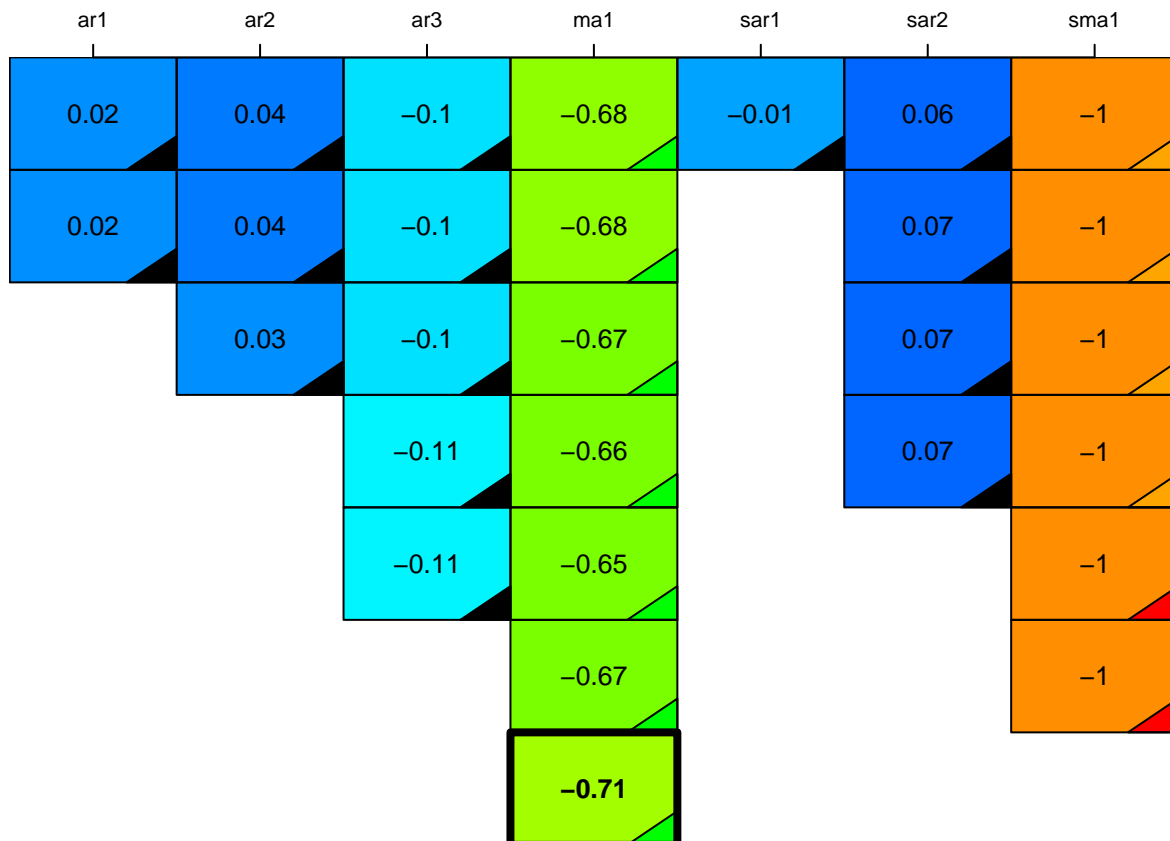

aic

coefficients

p-value