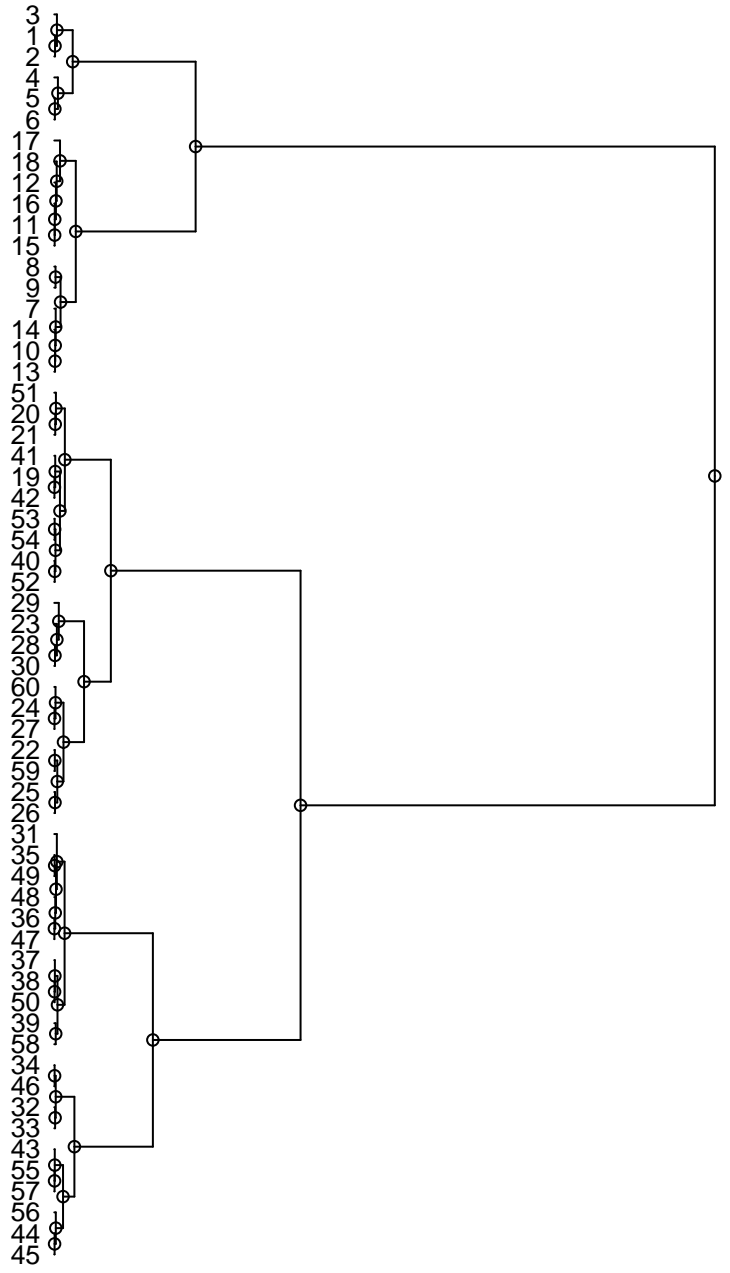

height

0 500000 1000000 1500000

Dendrogram

cases  
Method: ward