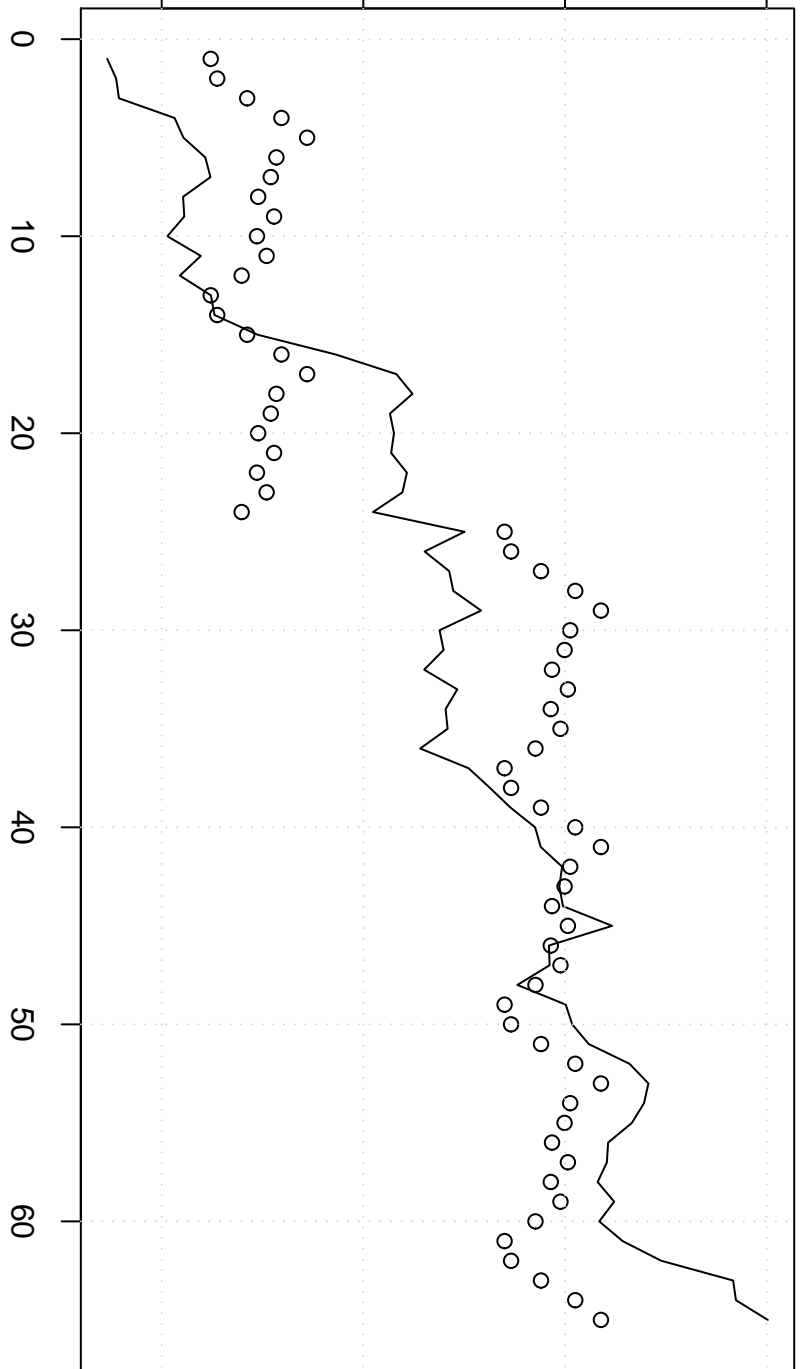

value of Actuals and Interpolation (dots)

105 110 115 120

Actuals and Interpolation

time or index