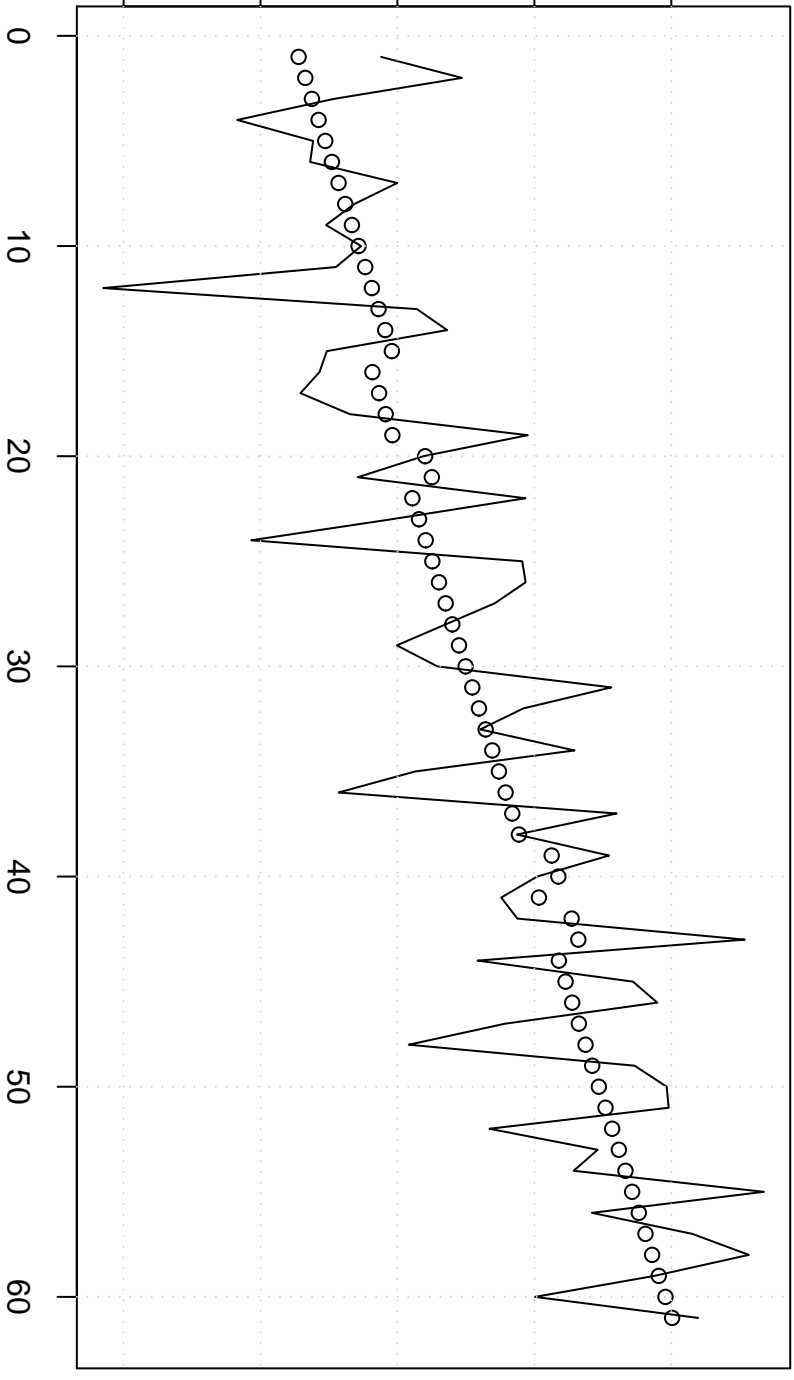

value of Actuals and Interpolation (dots)

12000 14000 16000 18000 20000

Actuals and Interpolation

time or index