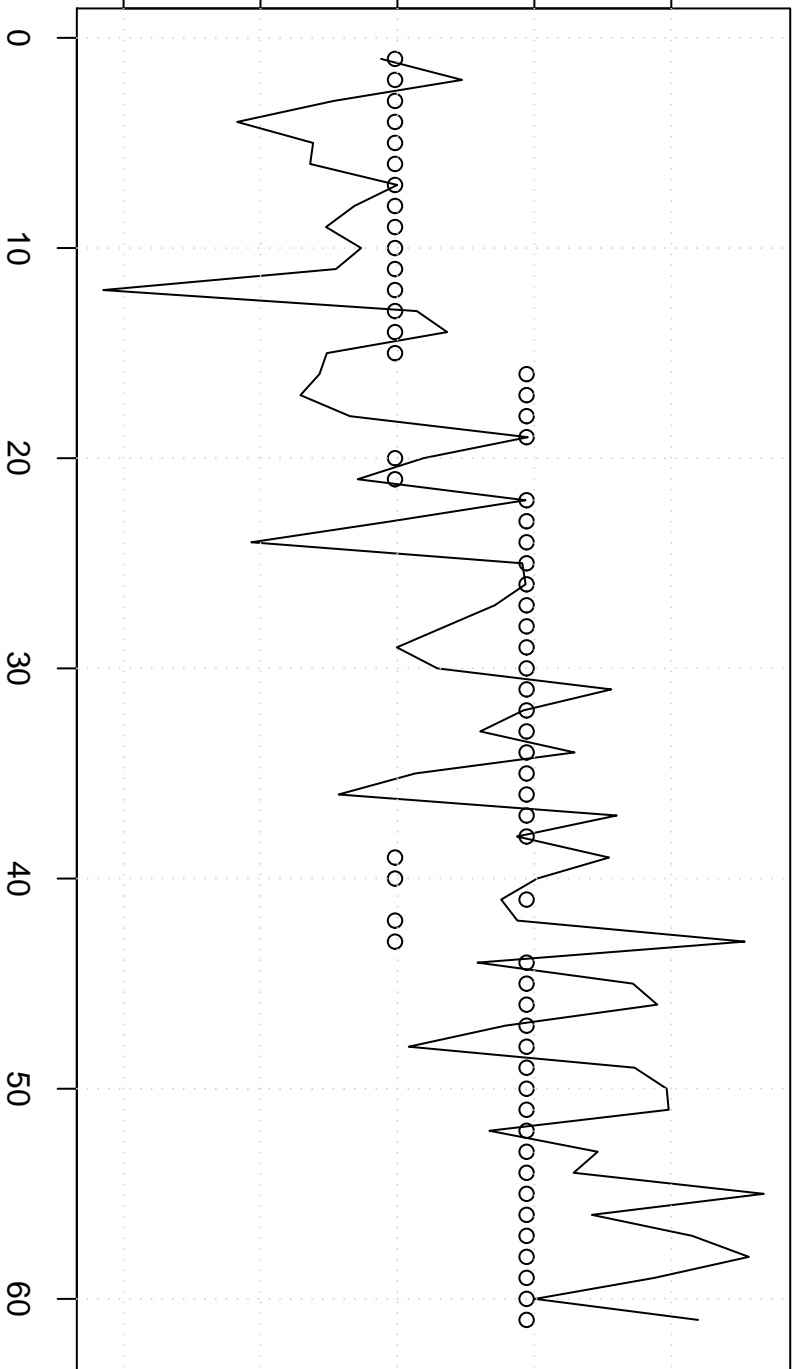

value of Actuals and Interpolation (dots)

12000 14000 16000 18000 20000

Actuals and Interpolation

time or index