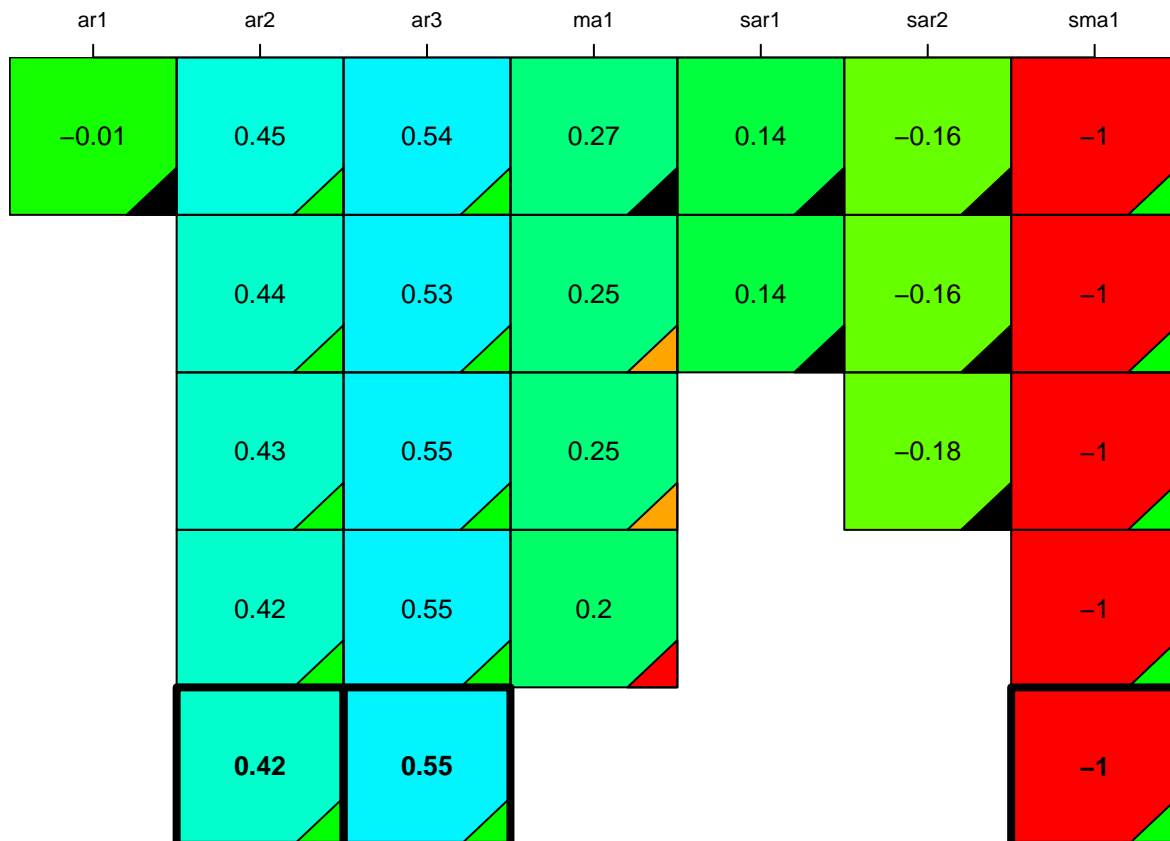

aic

coefficients

p-value