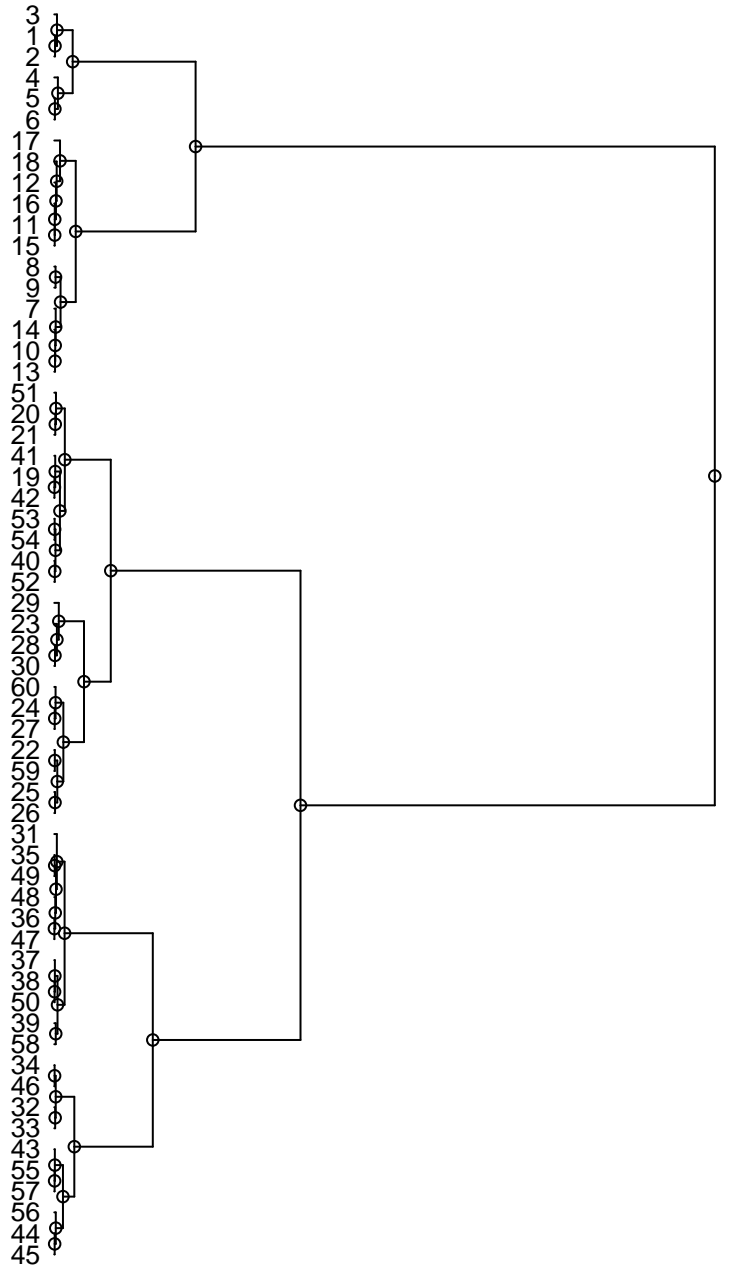

height

0 500000 1000000 1500000

Dendrogram

cases
Method: ward