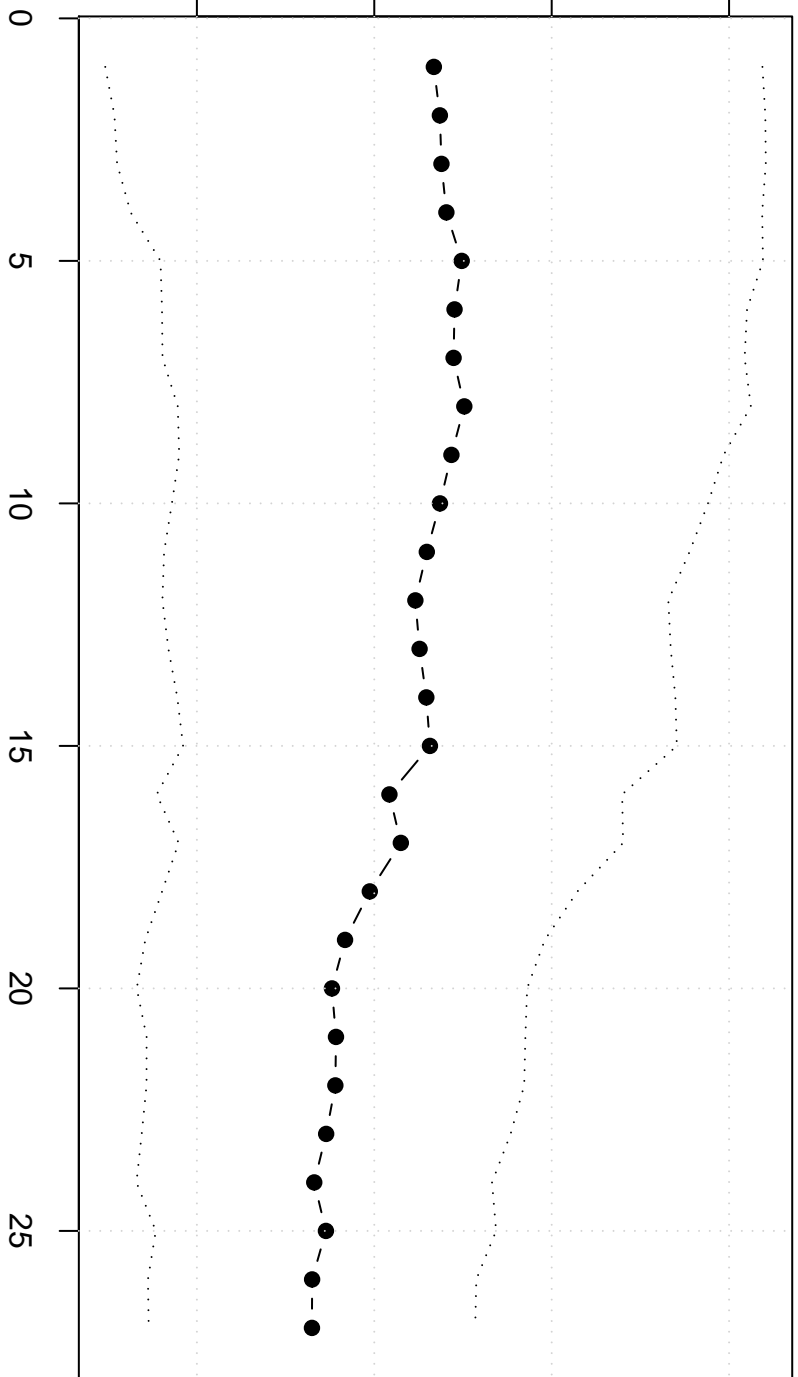

Winsorized Mean(j/n)

12600

12800

13000

13200

Maximum prijs studio 100