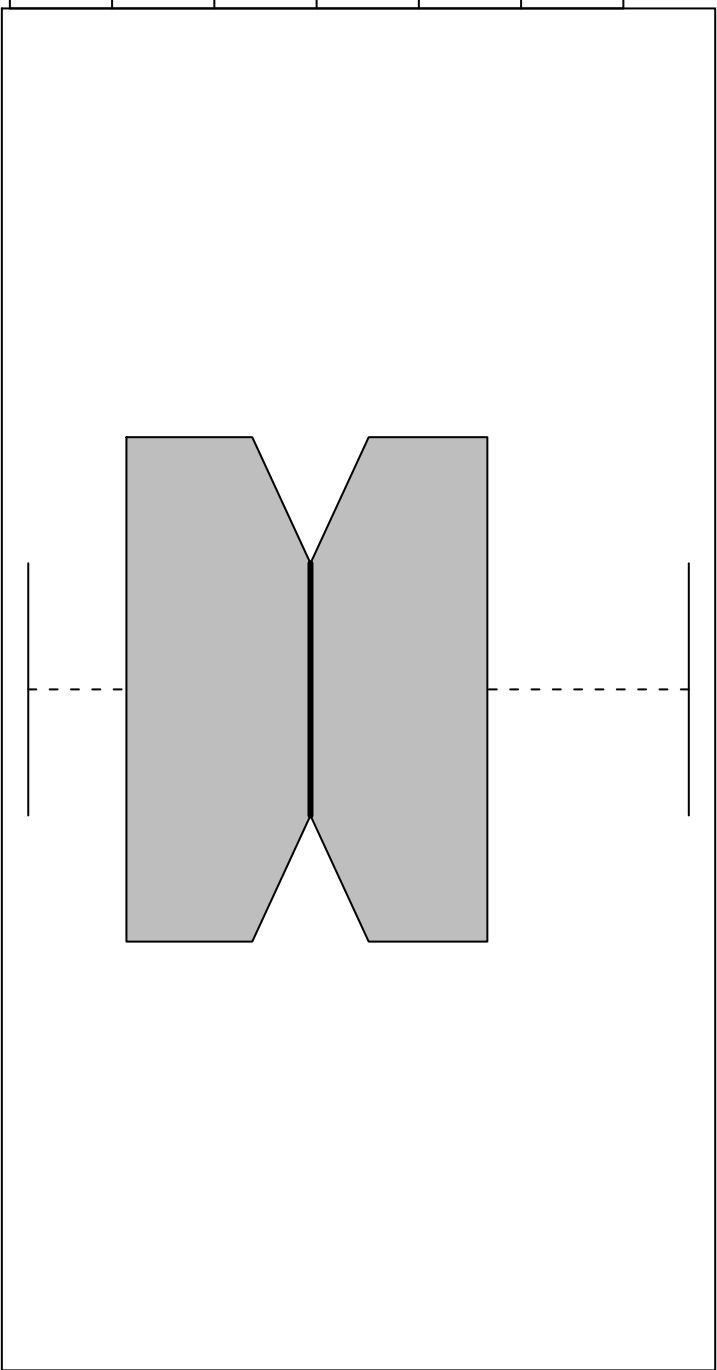

value

15.0 15.5 16.0 16.5 17.0 17.5 18.0

variables

Notched Boxplots