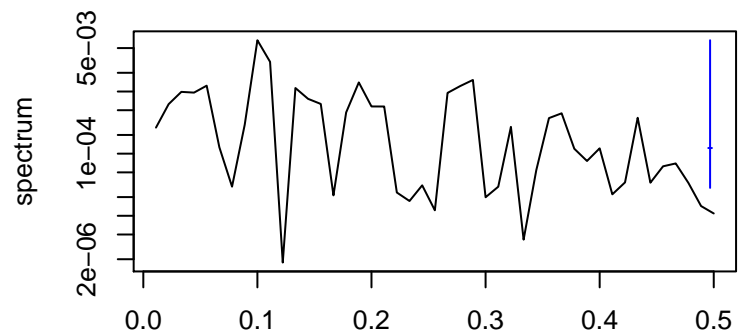

Observed

frequency
bandwidth = 0.00301

Trend

frequency
bandwidth = 0.00321

Seasonal

frequency
bandwidth = 0.00301

Random

frequency
bandwidth = 0.00321