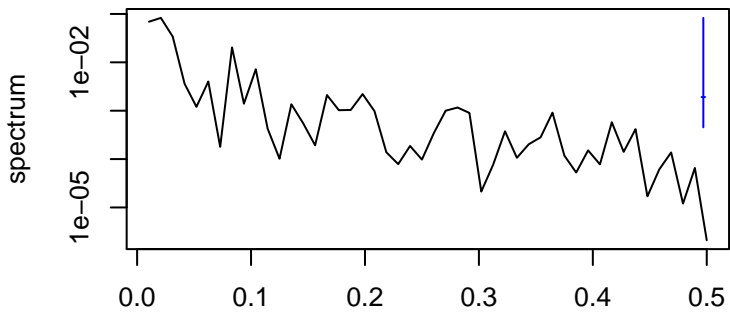

Observed

frequency
bandwidth = 0.00301

Trend

frequency
bandwidth = 0.00321

Seasonal

frequency
bandwidth = 0.00301

Random

frequency
bandwidth = 0.00321