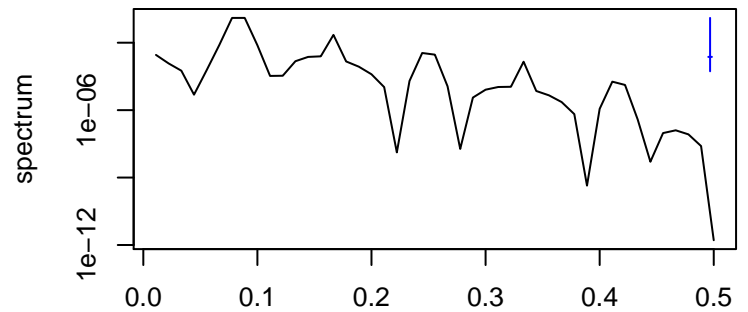

Observed

frequency
bandwidth = 0.00301

Trend

frequency
bandwidth = 0.00321

Seasonal

frequency
bandwidth = 0.00301

Random

frequency
bandwidth = 0.00321