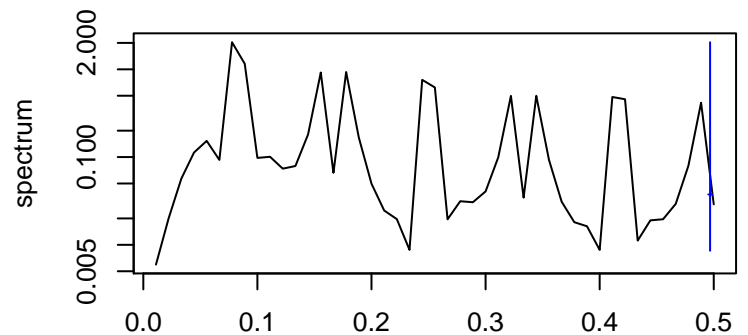

Observed

frequency
bandwidth = 0.00301

Trend

frequency
bandwidth = 0.00321

Seasonal

frequency
bandwidth = 0.00301

Random

frequency
bandwidth = 0.00321