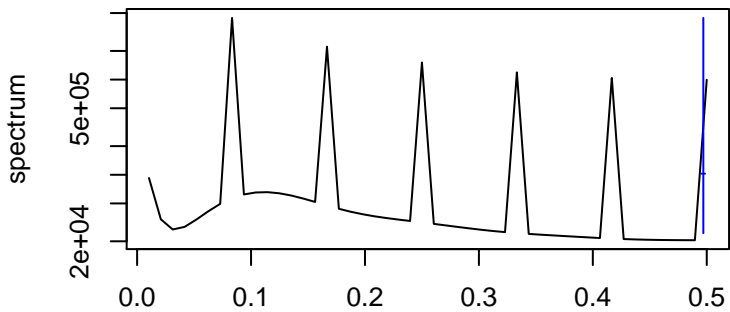

Observed

frequency
bandwidth = 0.00301

Trend

frequency
bandwidth = 0.00321

Seasonal

frequency
bandwidth = 0.00301

Random

frequency
bandwidth = 0.00321