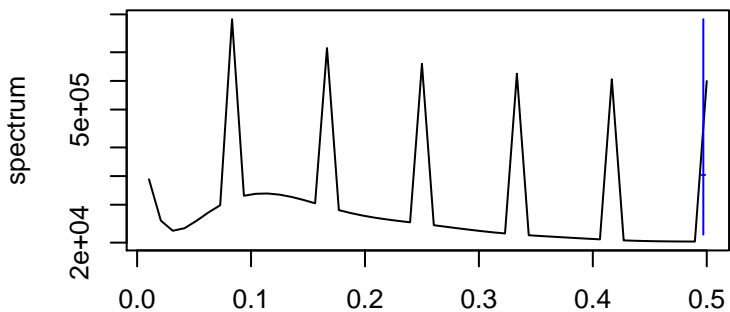

Observed

frequency
bandwidth = 0.00301

Trend

frequency
bandwidth = 0.00321

Seasonal

frequency
bandwidth = 0.00301

Random

frequency
bandwidth = 0.00321