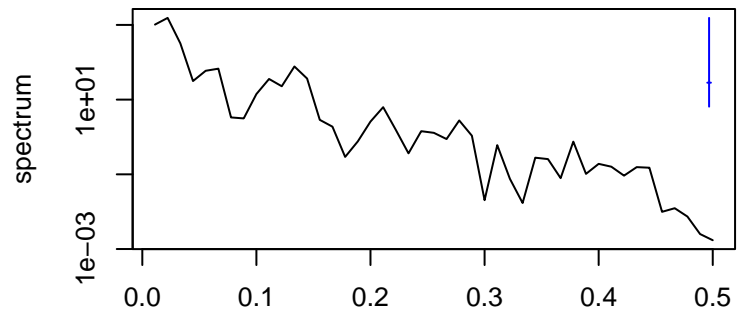

Observed

frequency
bandwidth = 0.00301

Trend

frequency
bandwidth = 0.00321

Seasonal

frequency
bandwidth = 0.00301

Random

frequency
bandwidth = 0.00321