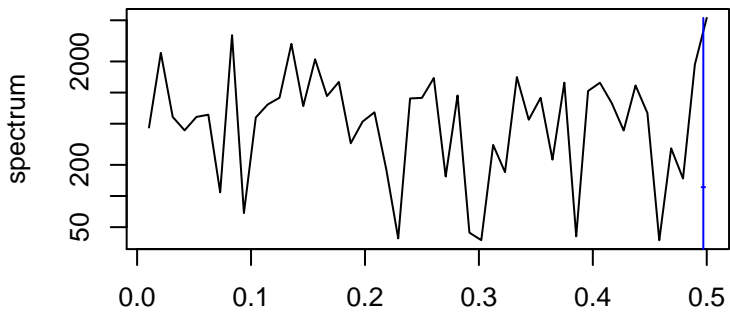

Observed

frequency
bandwidth = 0.00301

Trend

frequency
bandwidth = 0.00321

Seasonal

frequency
bandwidth = 0.00301

Random

frequency
bandwidth = 0.00321