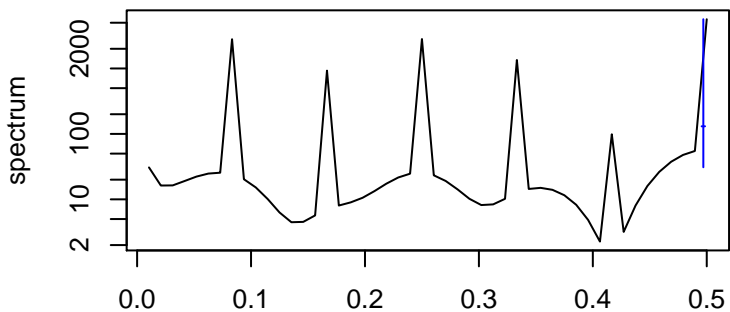

Observed

frequency
bandwidth = 0.00301

Trend

frequency
bandwidth = 0.00321

Seasonal

frequency
bandwidth = 0.00301

Random

frequency
bandwidth = 0.00321