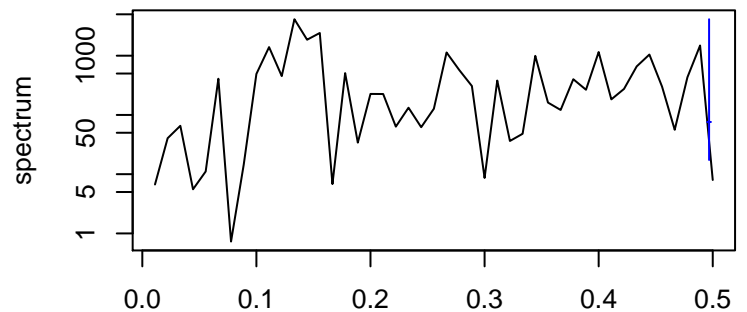

Observed

frequency
bandwidth = 0.00301

Trend

frequency
bandwidth = 0.00321

Seasonal

frequency
bandwidth = 0.00301

Random

frequency
bandwidth = 0.00321