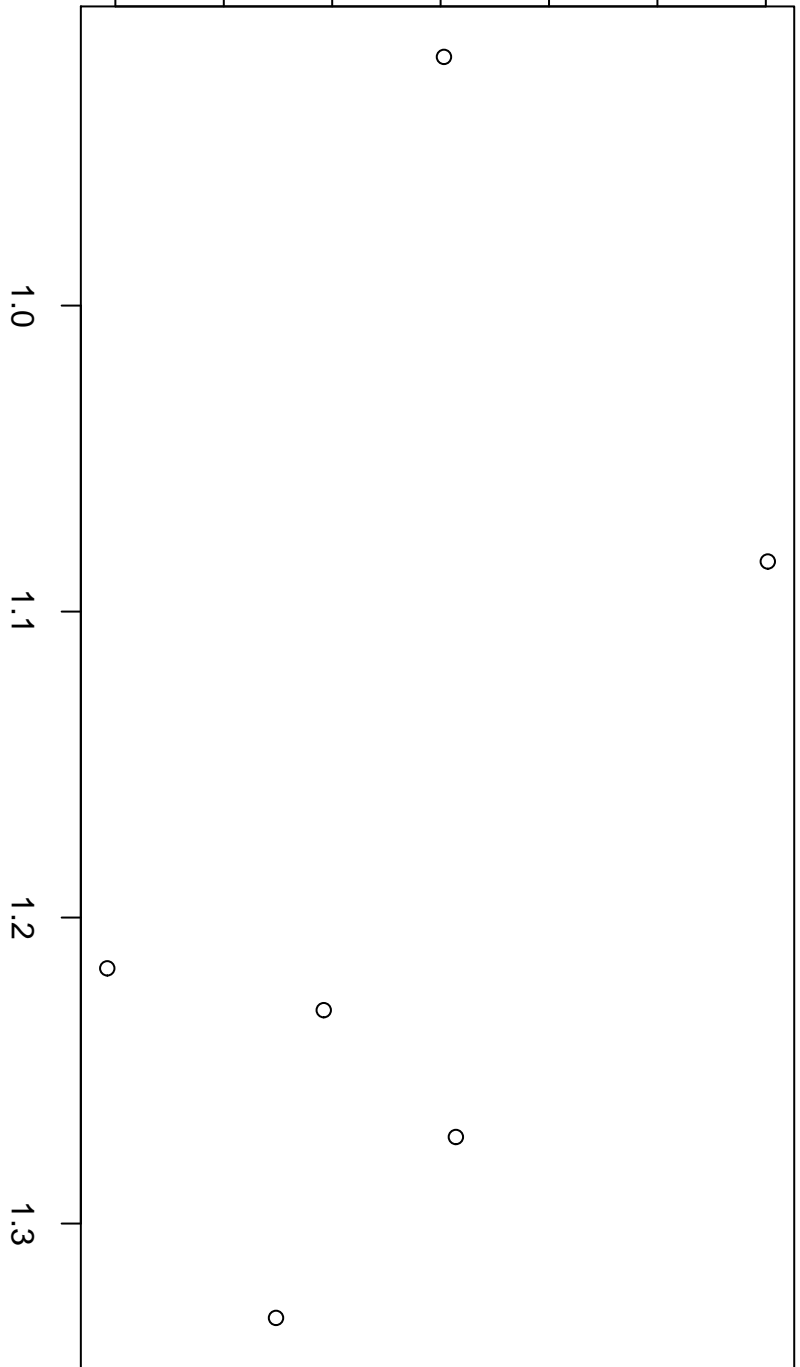

standard deviation

0.030 0.035 0.040 0.045 0.050 0.055 0.060

Standard Deviation-Mean Plot

mean