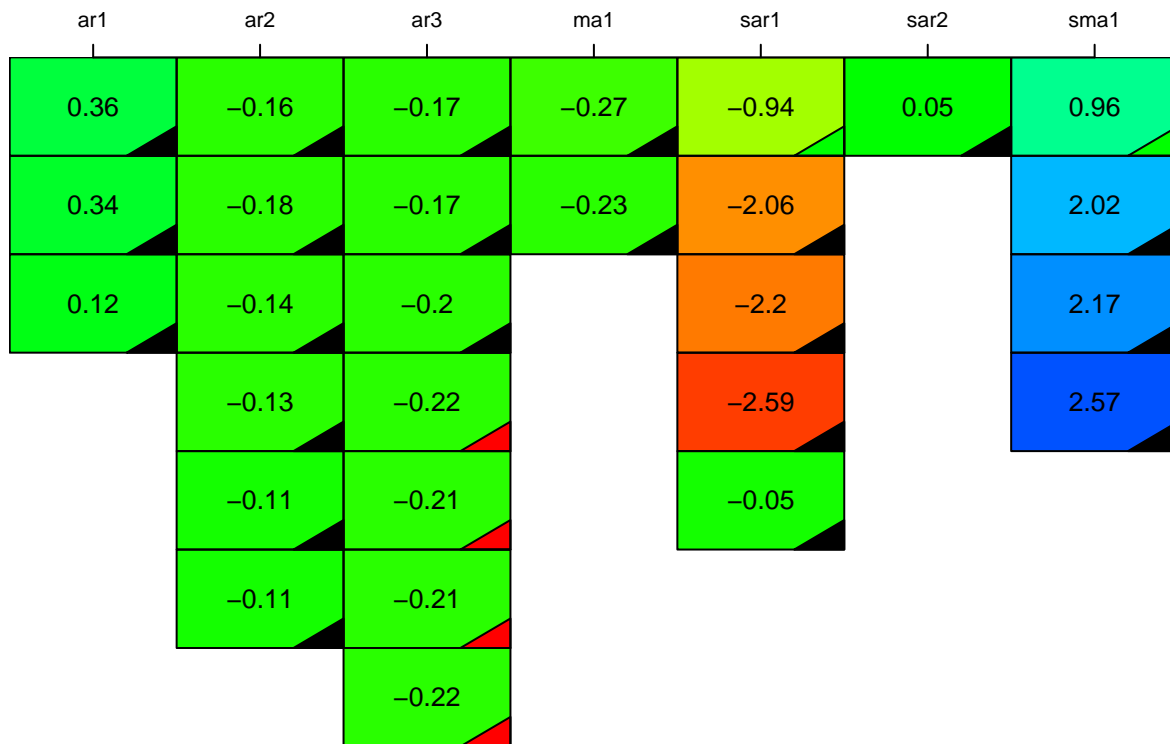

aic

coefficients

p-value