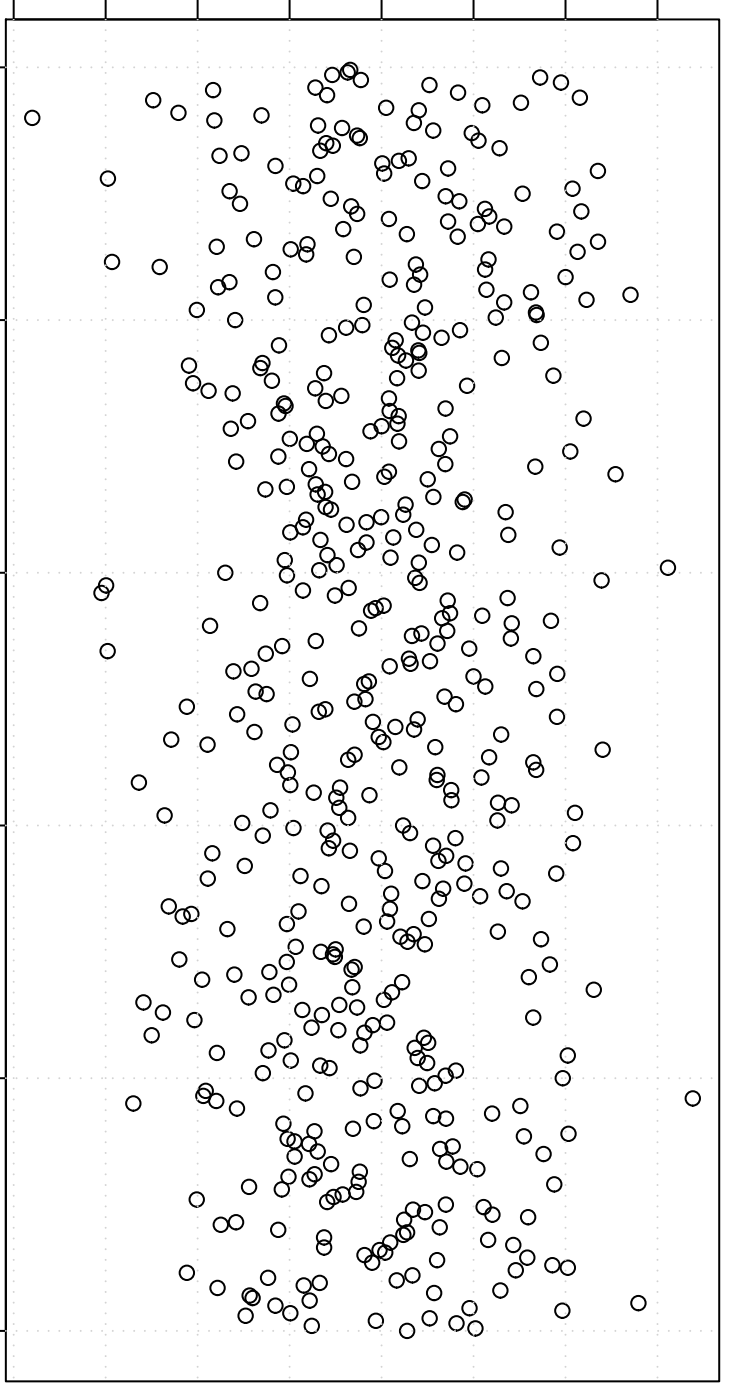

simulated values

67.0 67.5 68.0 68.5 69.0 69.5 70.0 70.5

0 100 200 300 400 500

Index

Simulation of Mean