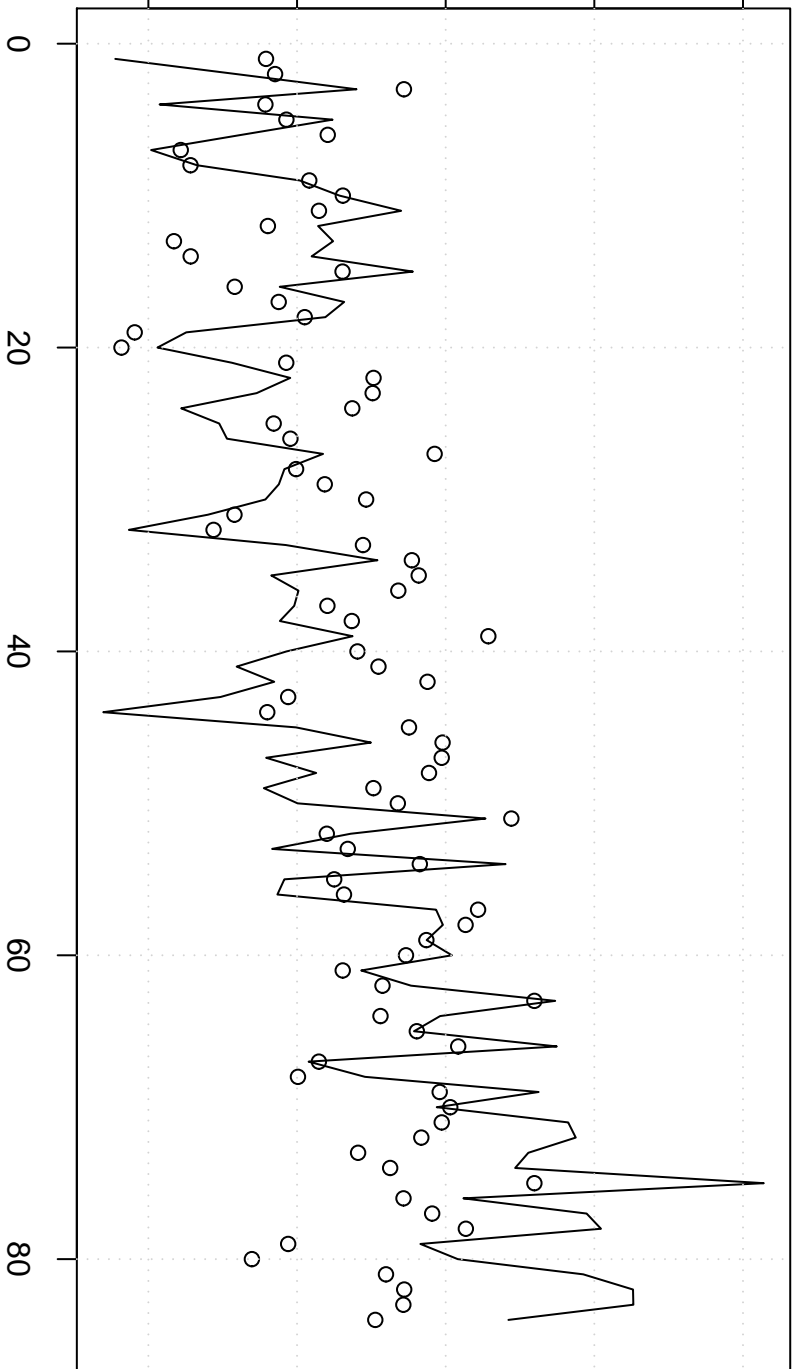

value of Actuals and Interpolation (dots)

12000 14000 16000 18000 20000

Actuals and Interpolation

time or index