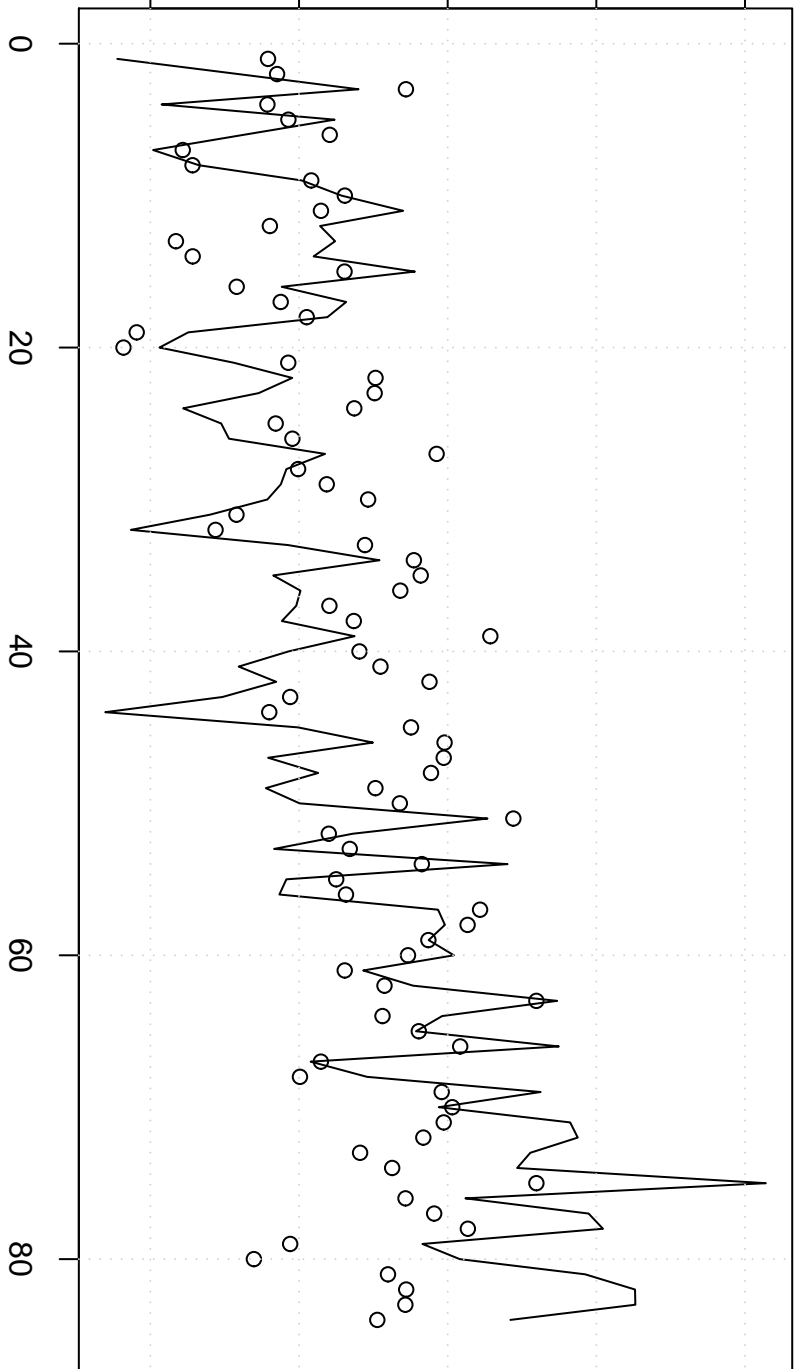

value of Actuals and Interpolation (dots)

12000 14000 16000 18000 20000

time or index

Actuals and Interpolation