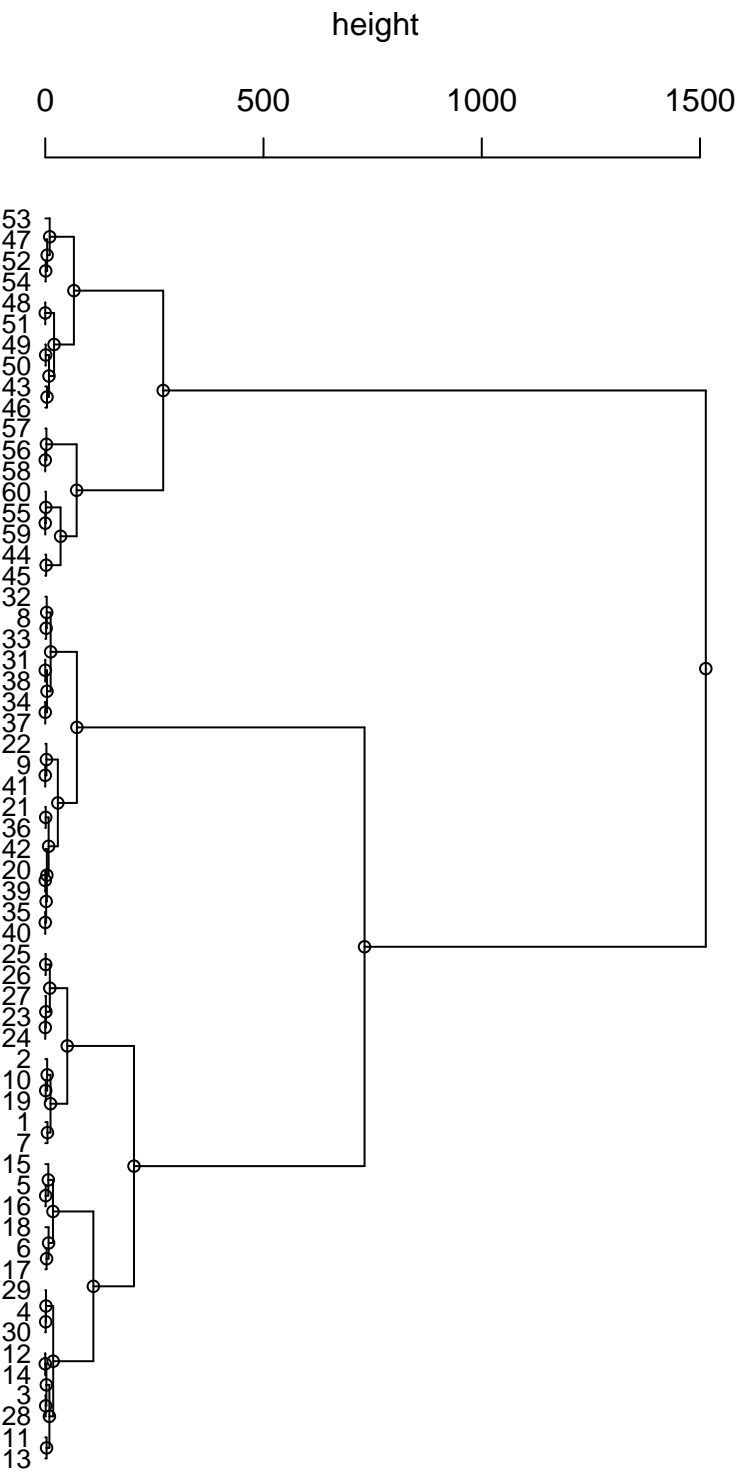

Dendrogram

height

0

500

1000

1500

cases
Method: ward