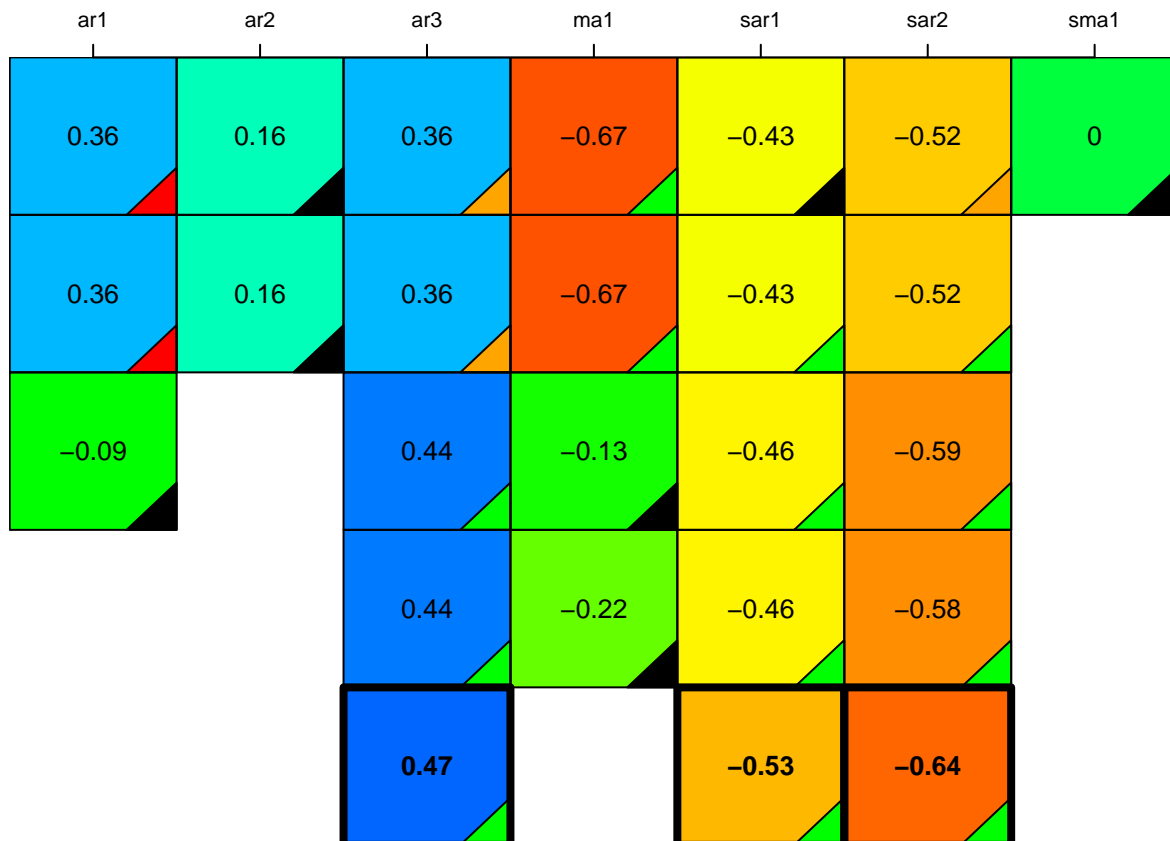

aic

coefficients

p-value