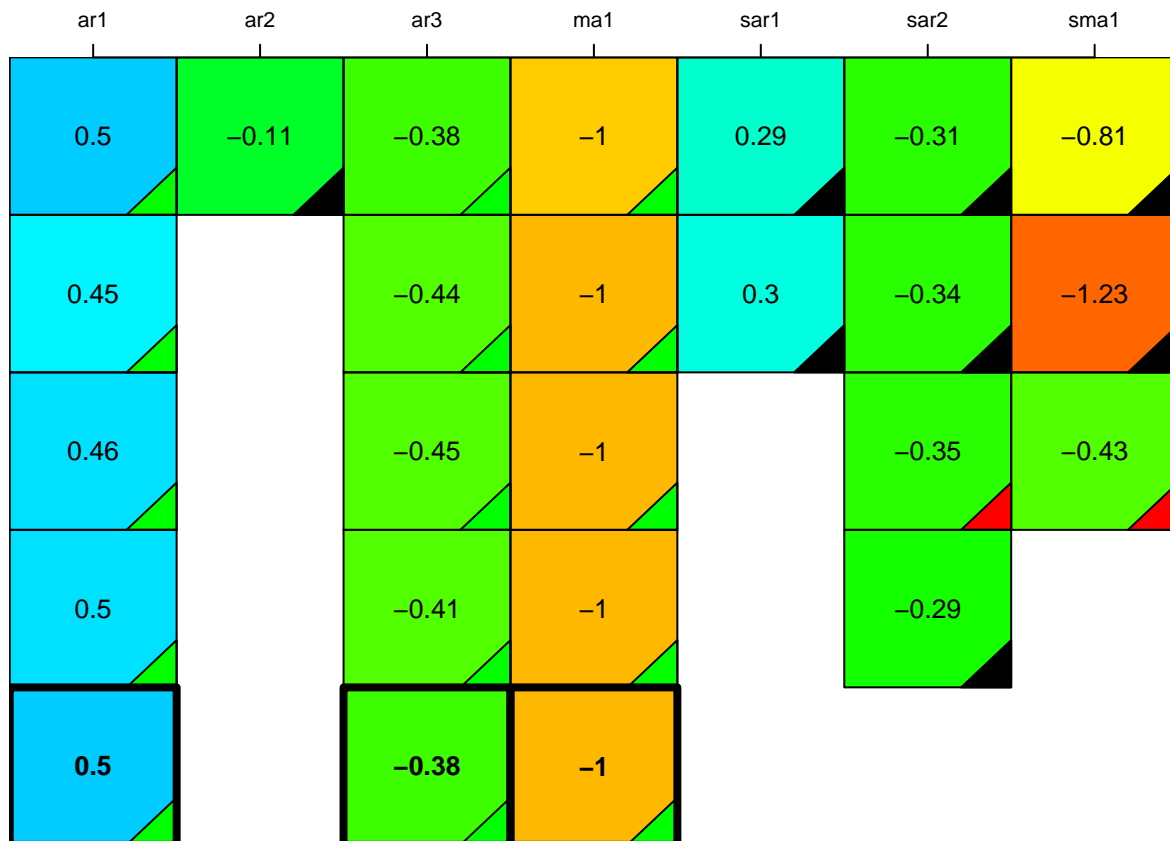

aic

coefficients

p-value