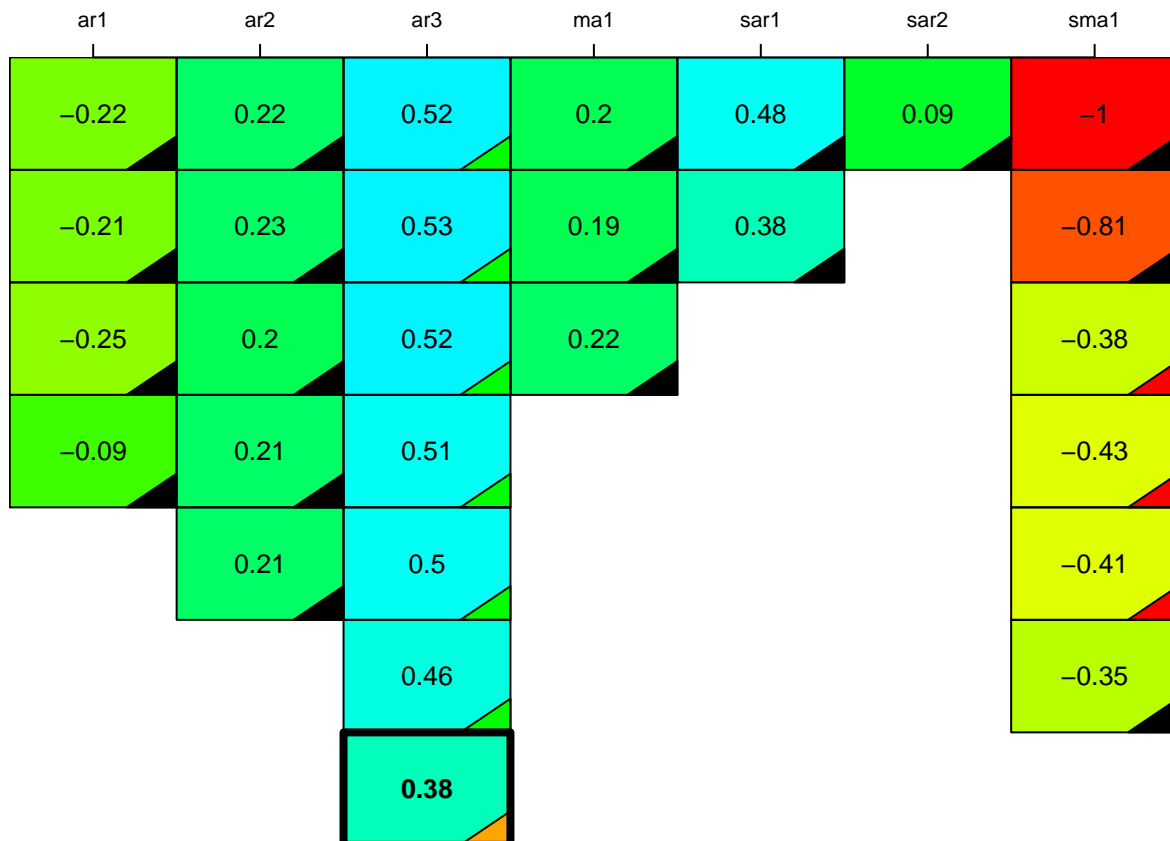

aic

coefficients

p-value