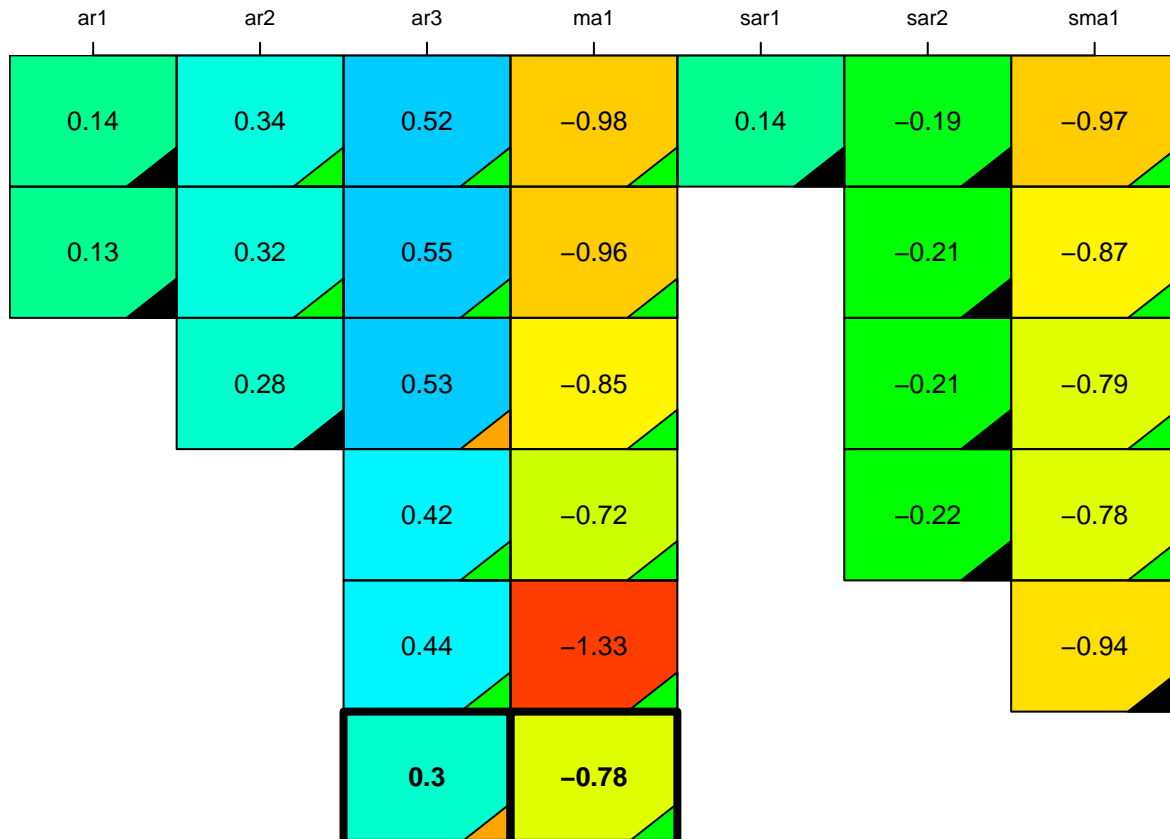

aic

coefficients

p-value