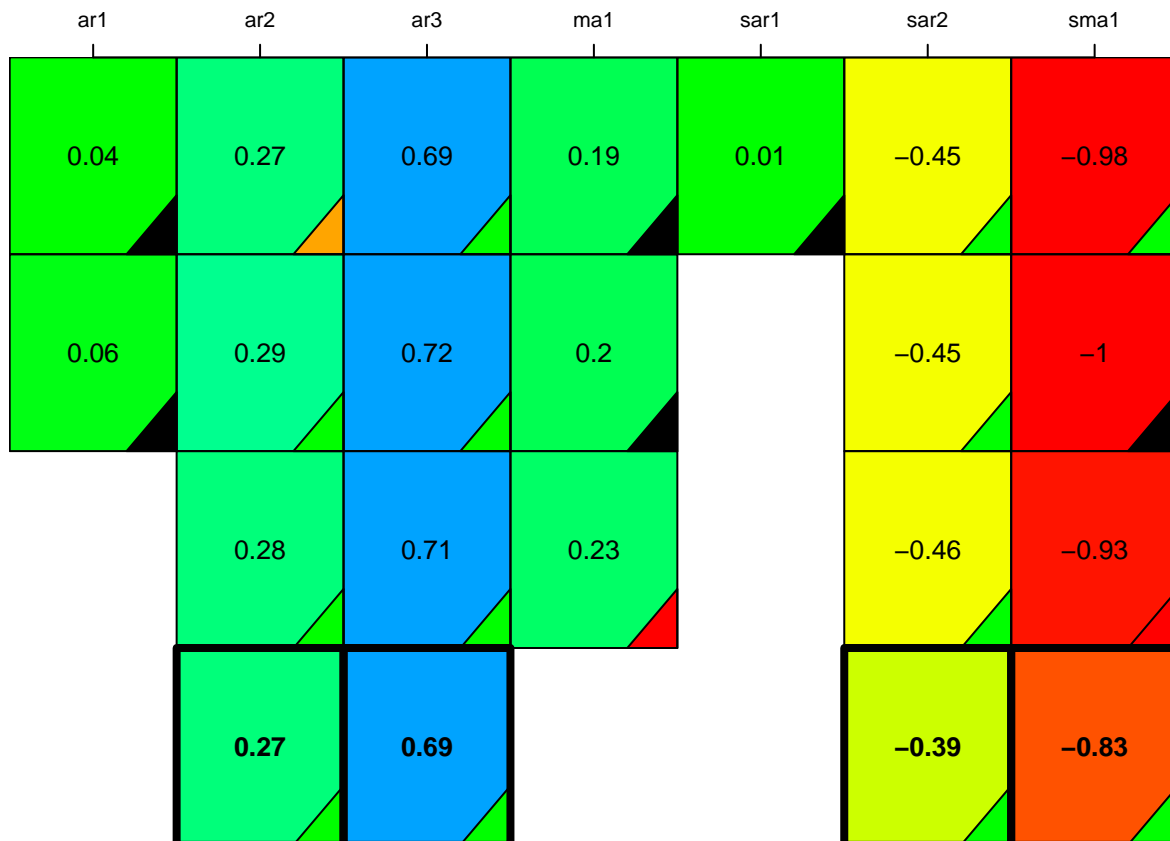

aic

coefficients

p-value