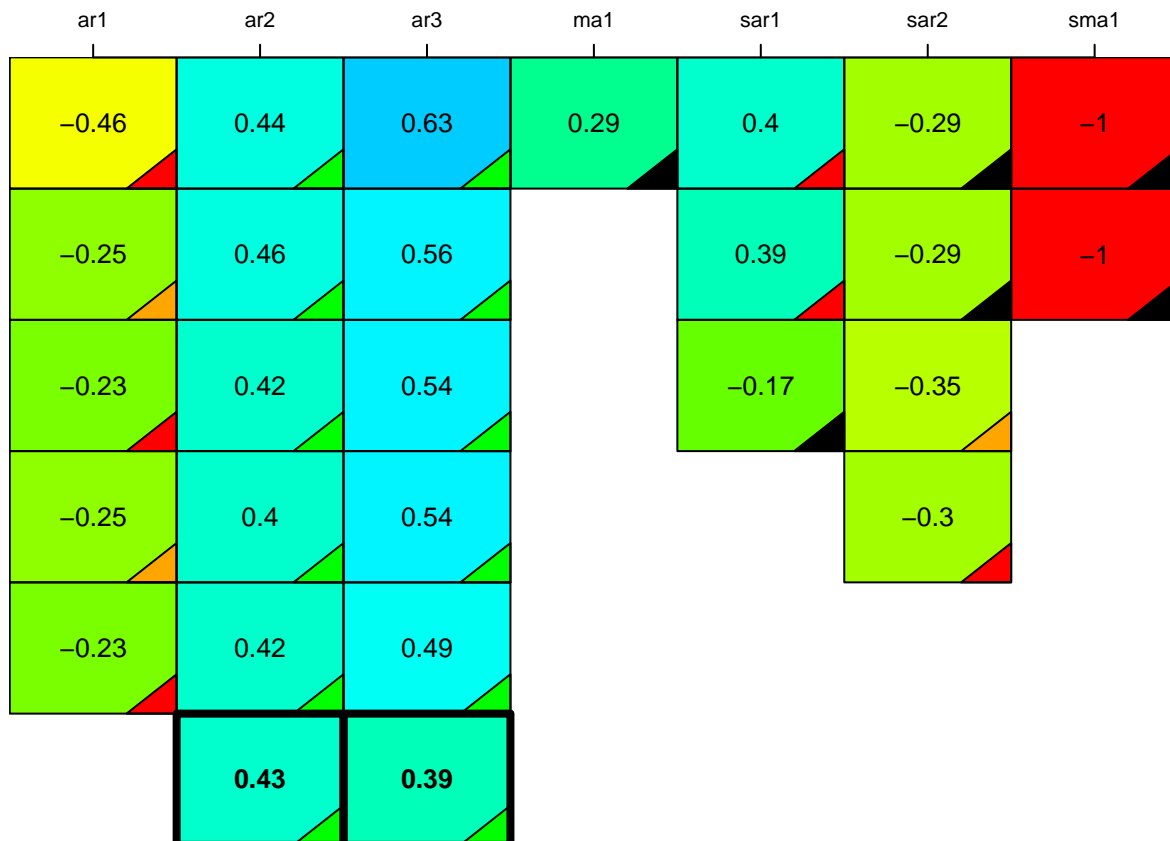

aic

coefficients

p-value