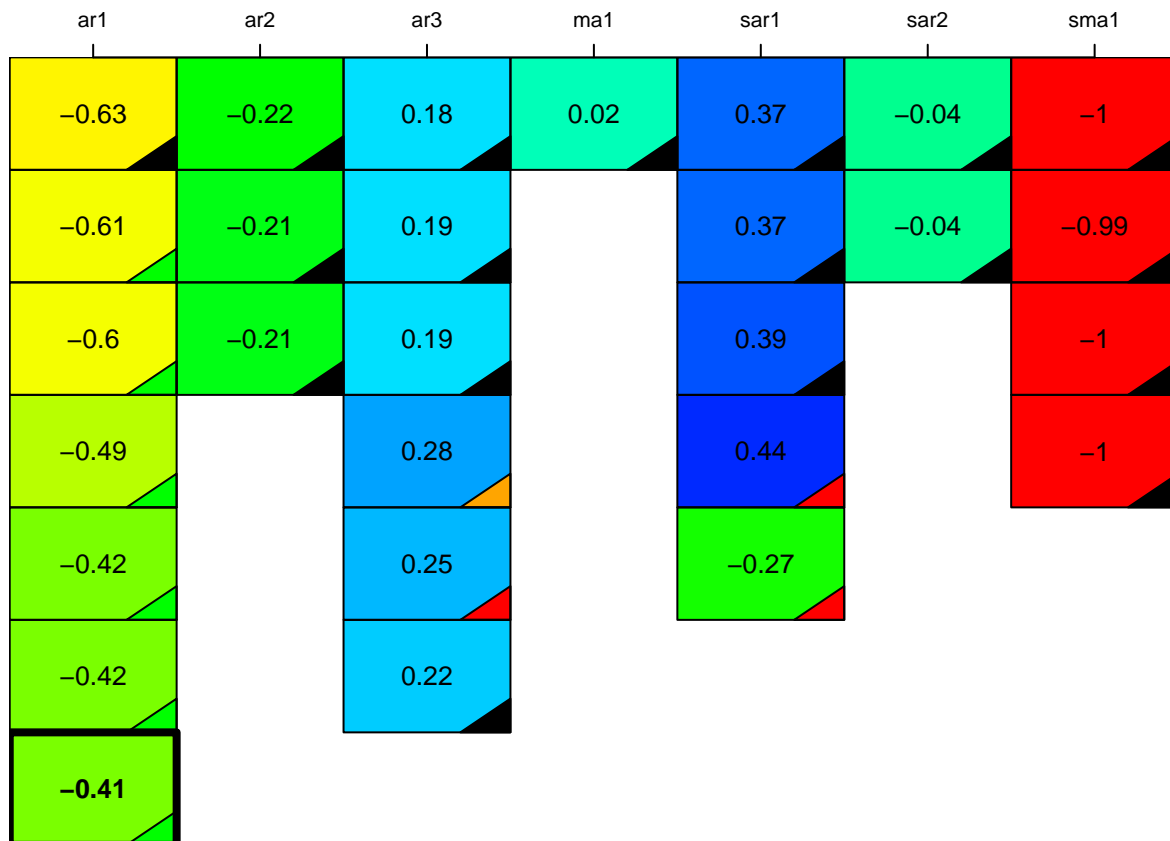

aic

coefficients

p-value