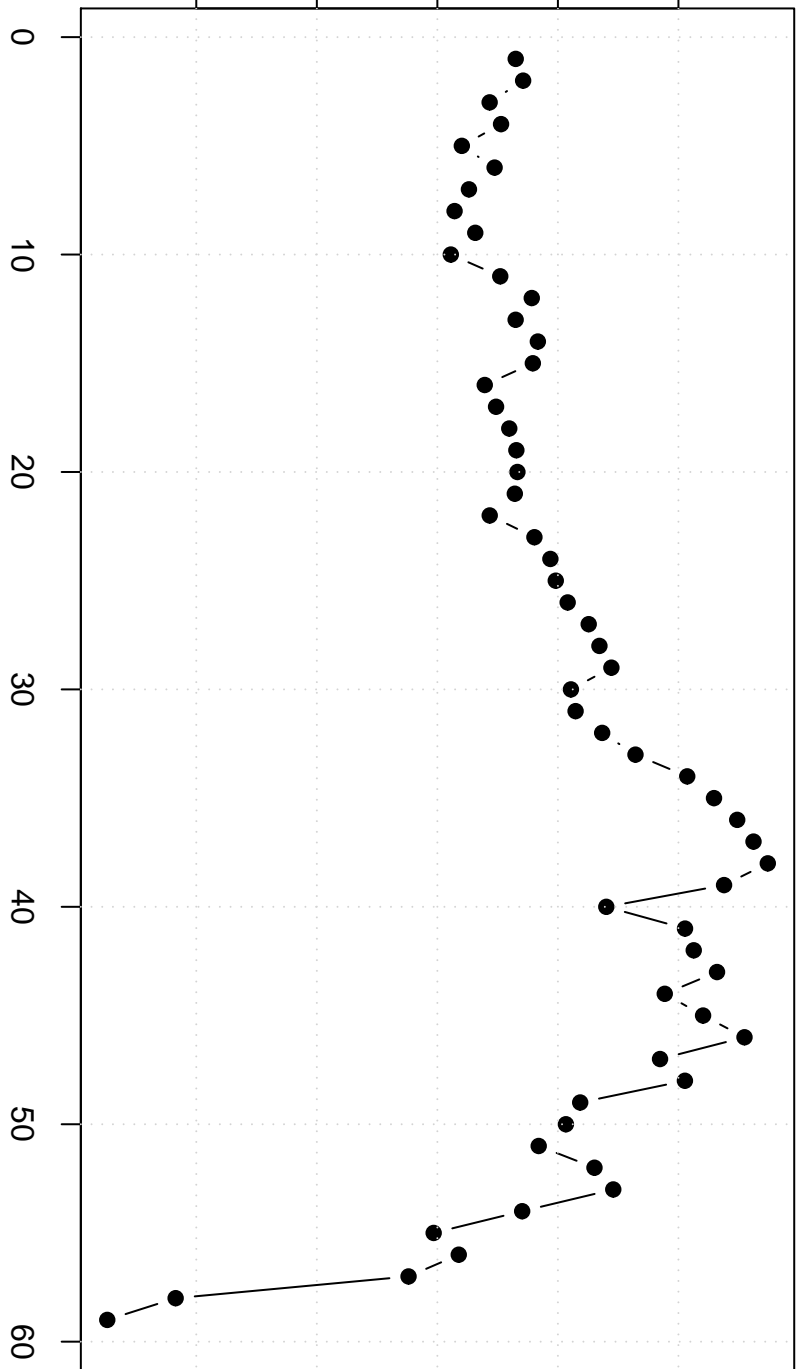

value of Residuals

-3000 -2000 -1000 0 1000

time or index

Residuals