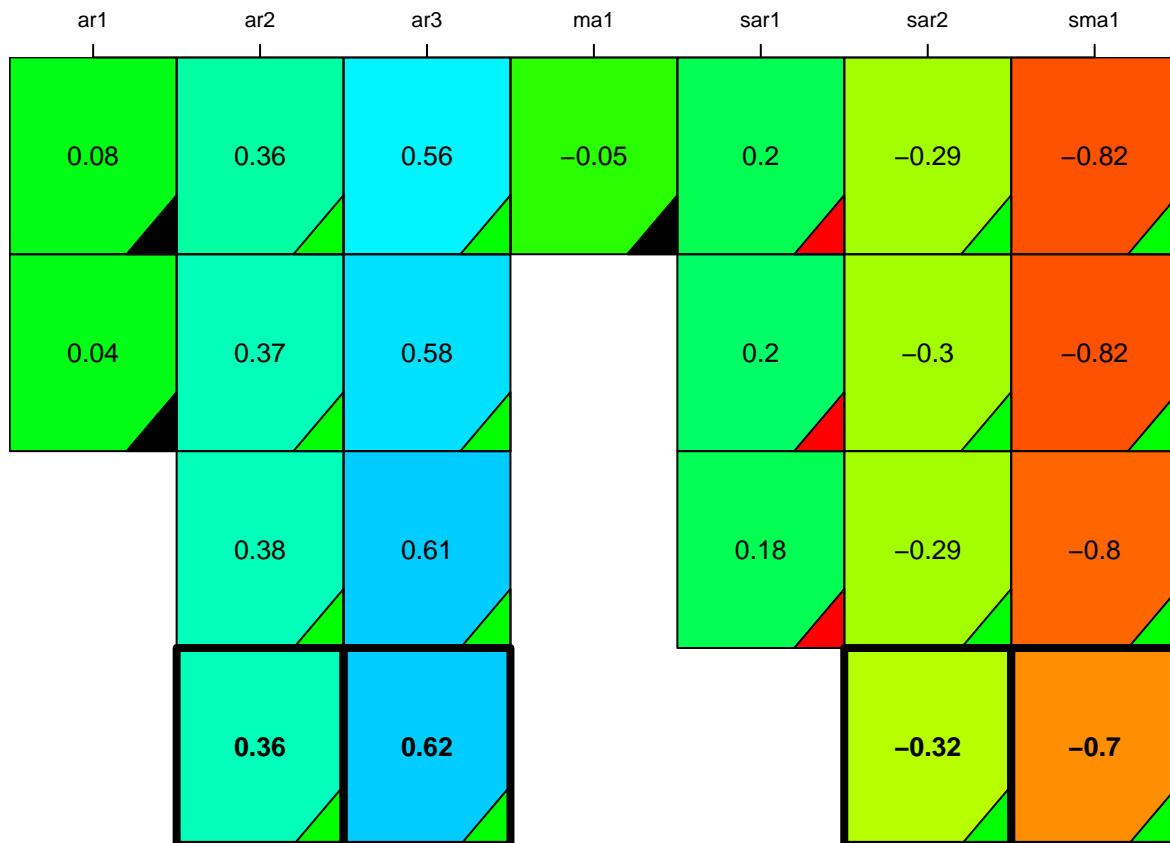

aic

coefficients

p-value