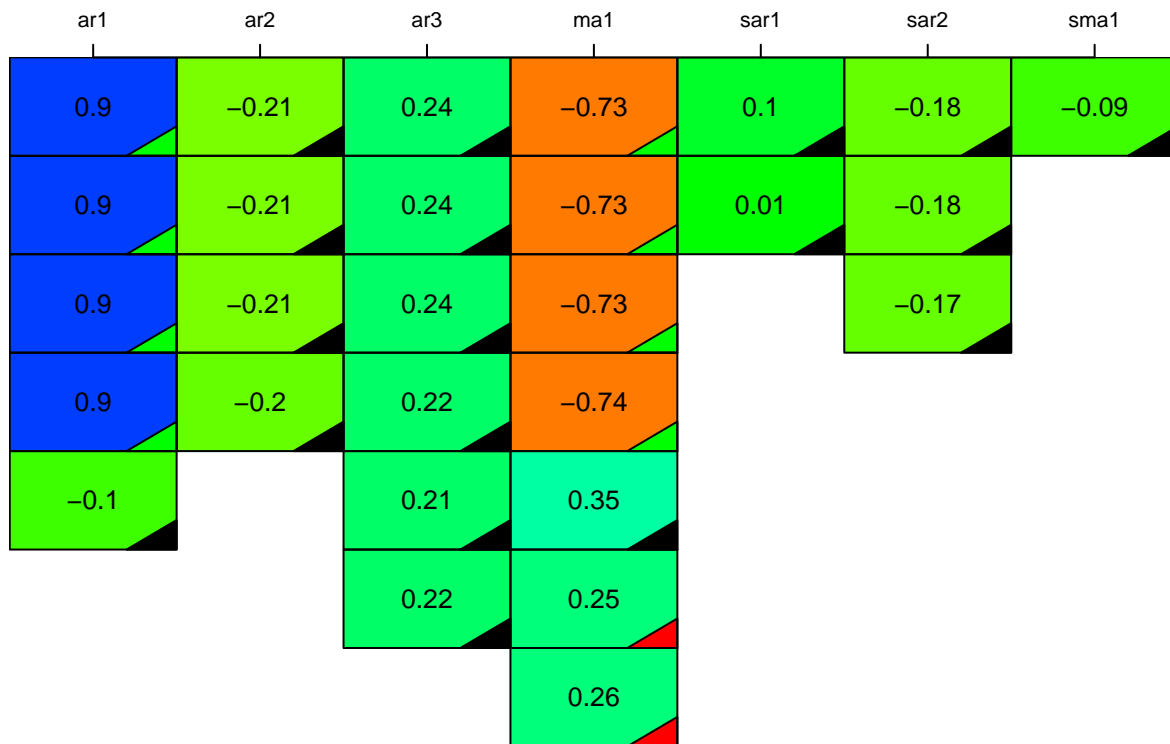

aic

coefficients

p-value