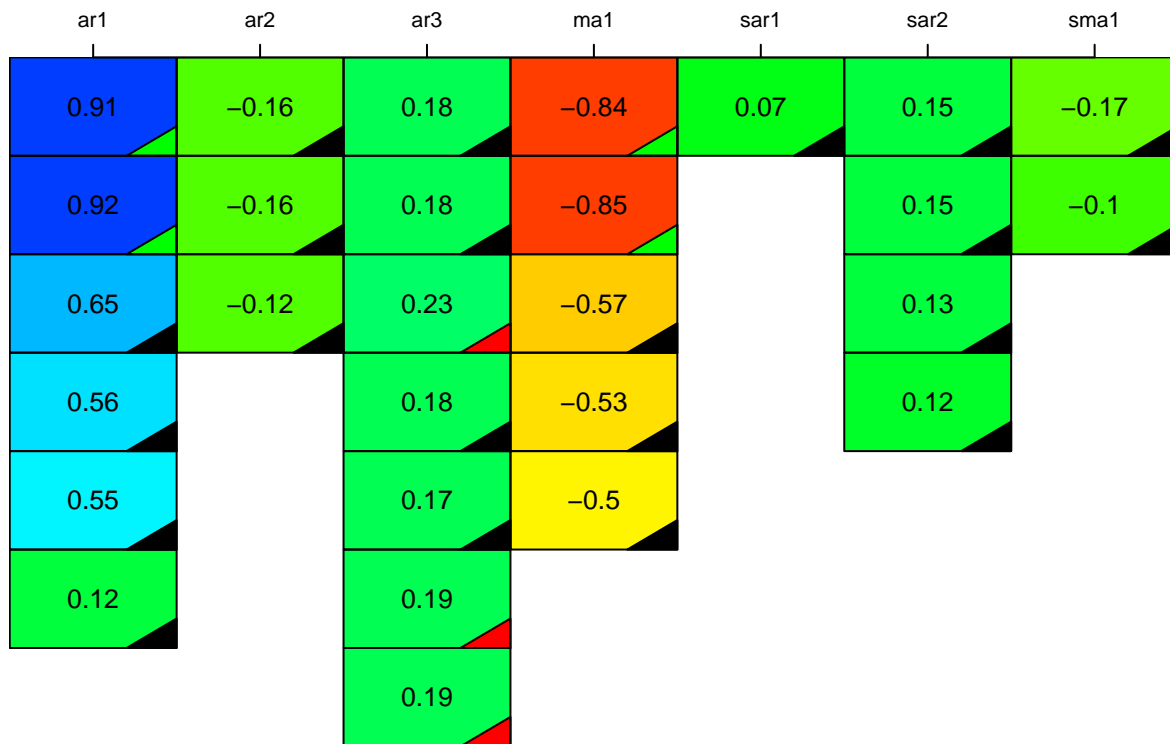

aic

coefficients

p-value