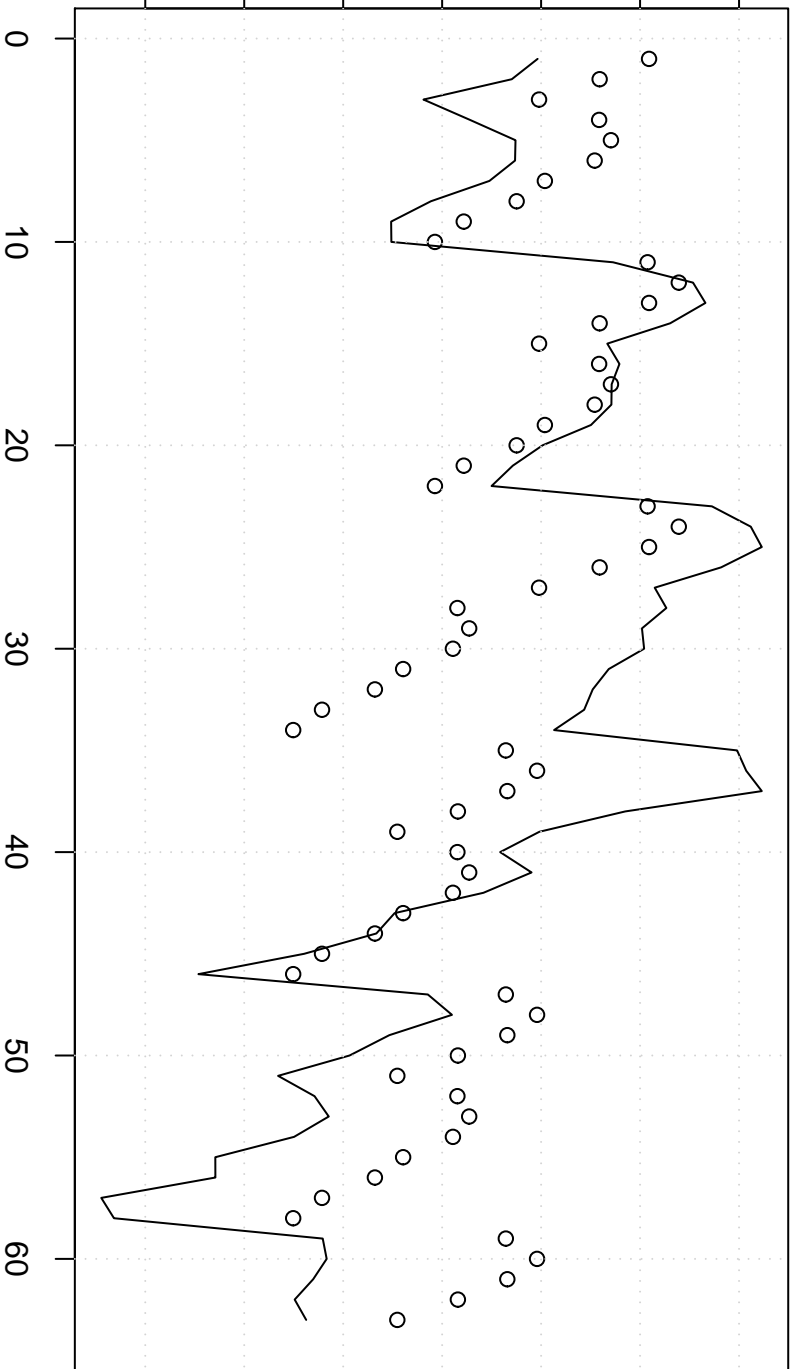

value of Actuals and Interpolation (dots)

230000 250000 270000 290000

Actuals and Interpolation

time or index