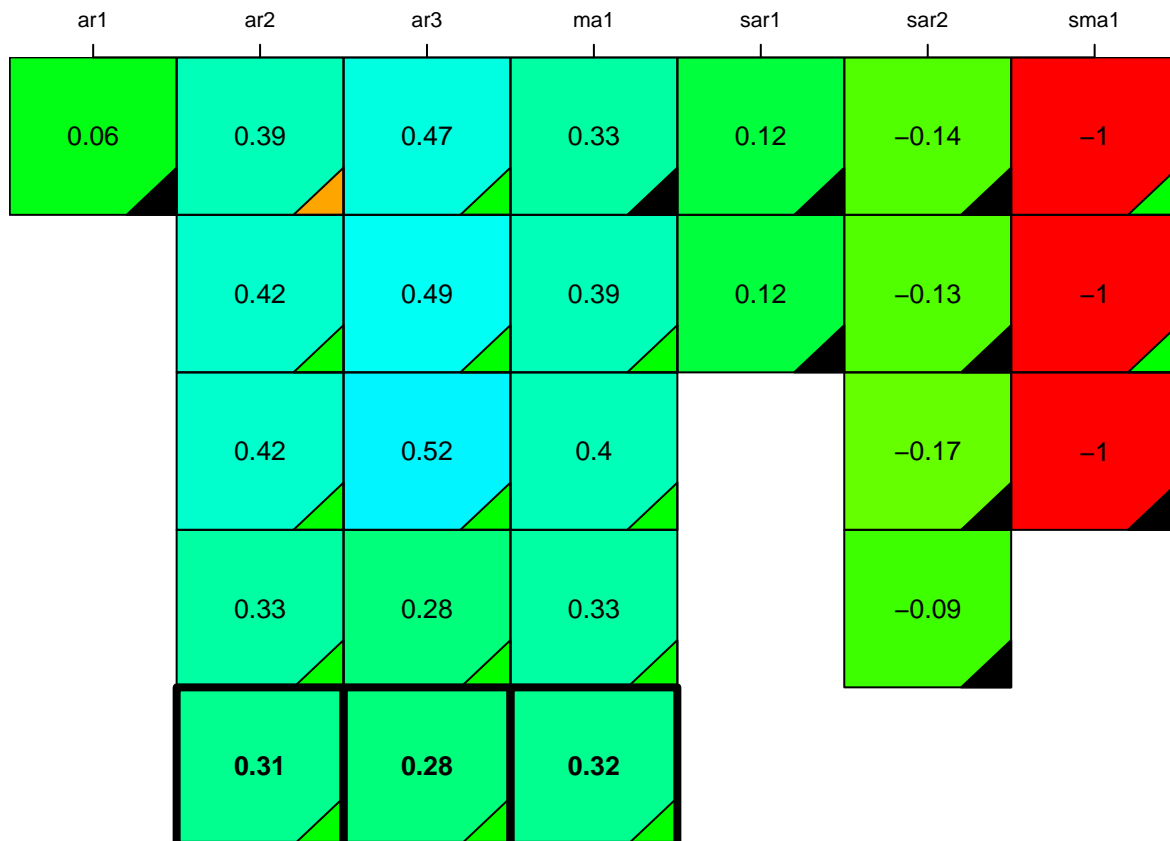

aic

coefficients

p-value