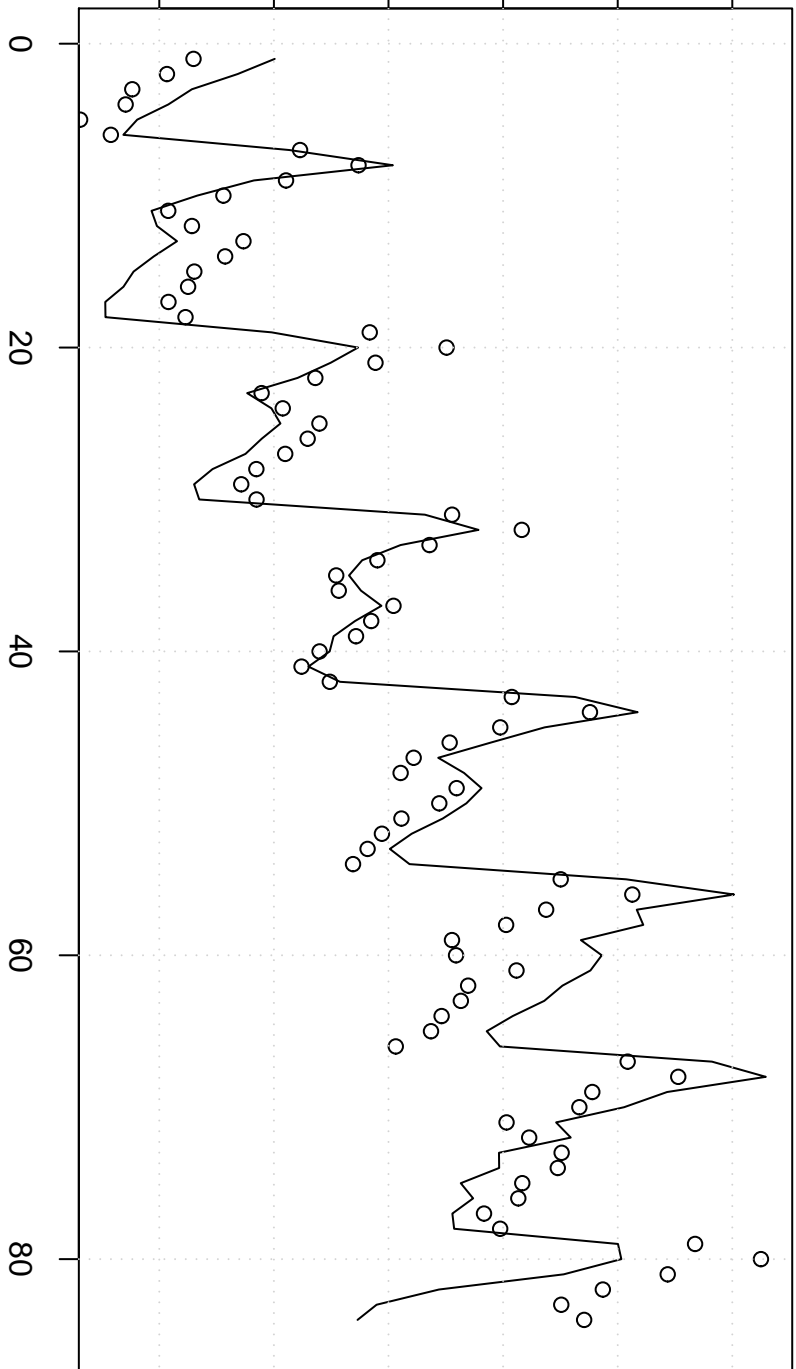

value of Actuals and Interpolation (dots)

160000 200000 240000

Actuals and Interpolation

time or index

0

20

40

60