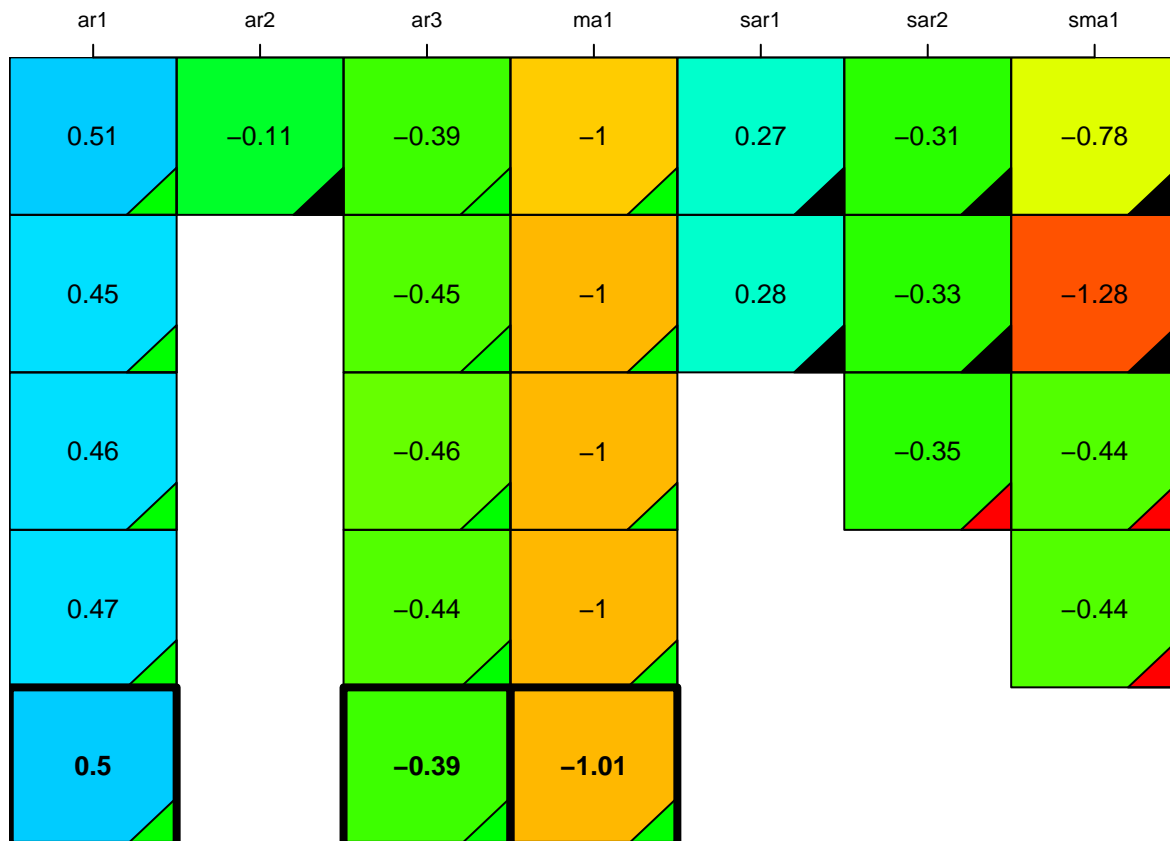

aic

coefficients

p-value