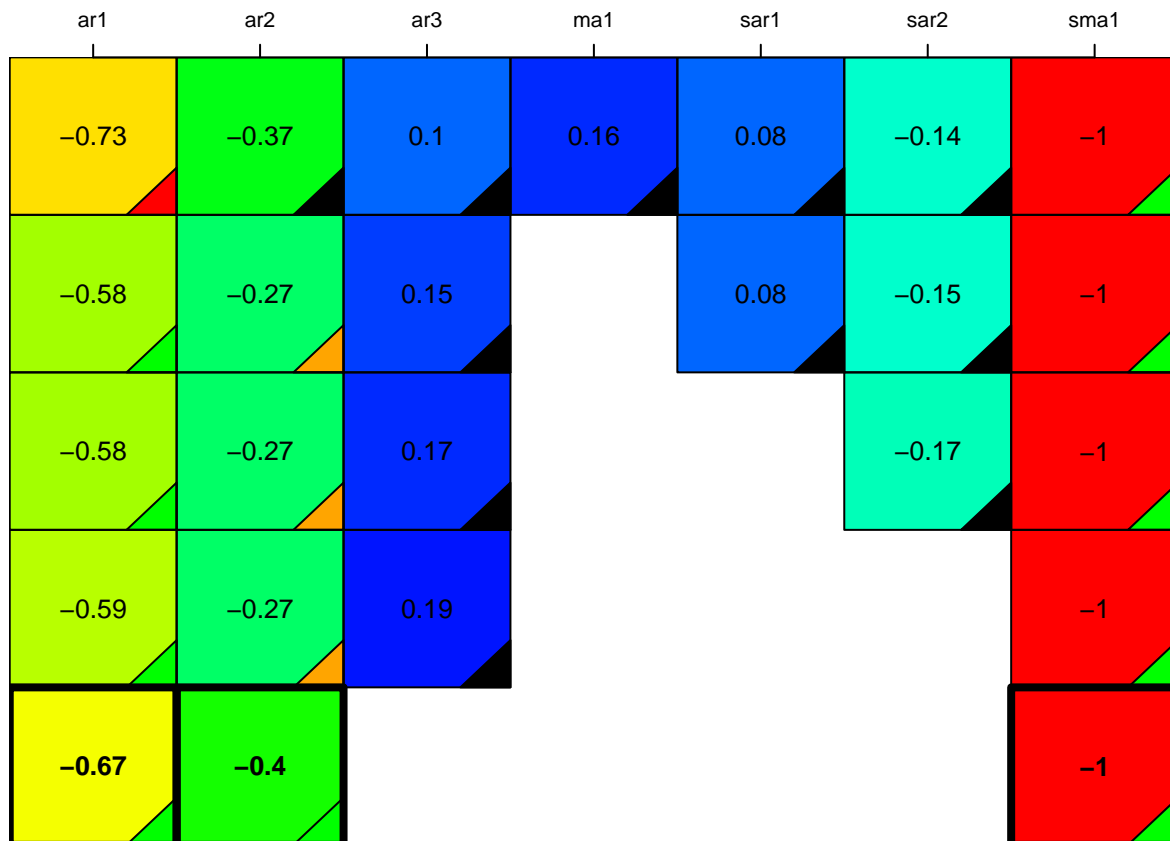

aic

coefficients

p-value